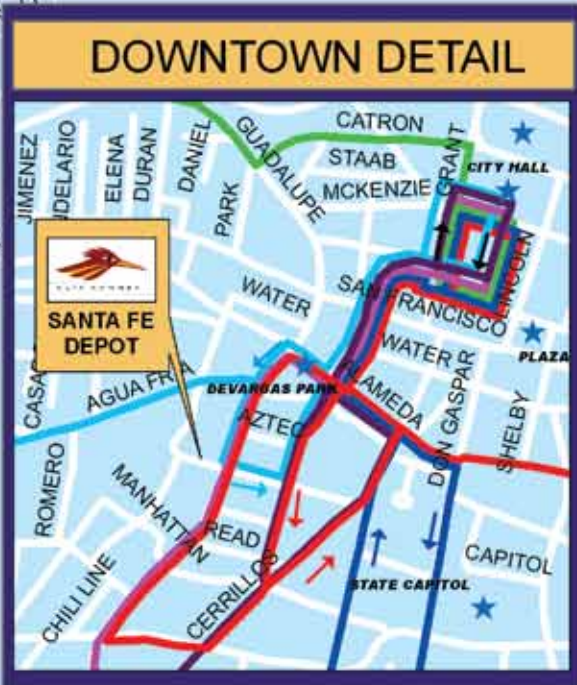

ROUTE 6 RODEO ROAD

-  Route 1
 -  Route 2
 -  Route 4
 -  Route 5
 -  Route 6
 -  Route 21
 -  Route 22
 -  Route 24
 -  Route 26
 -  Route M
-  POINTS OF INTEREST
 -  TIME POINT
 -  HOSPITAL
 -  STREETS

SANTA FE DEPOT

Downtown Transit Center (Sheridan Ave)

PACHECO POST OFFICE

SANTA FE DEPOT