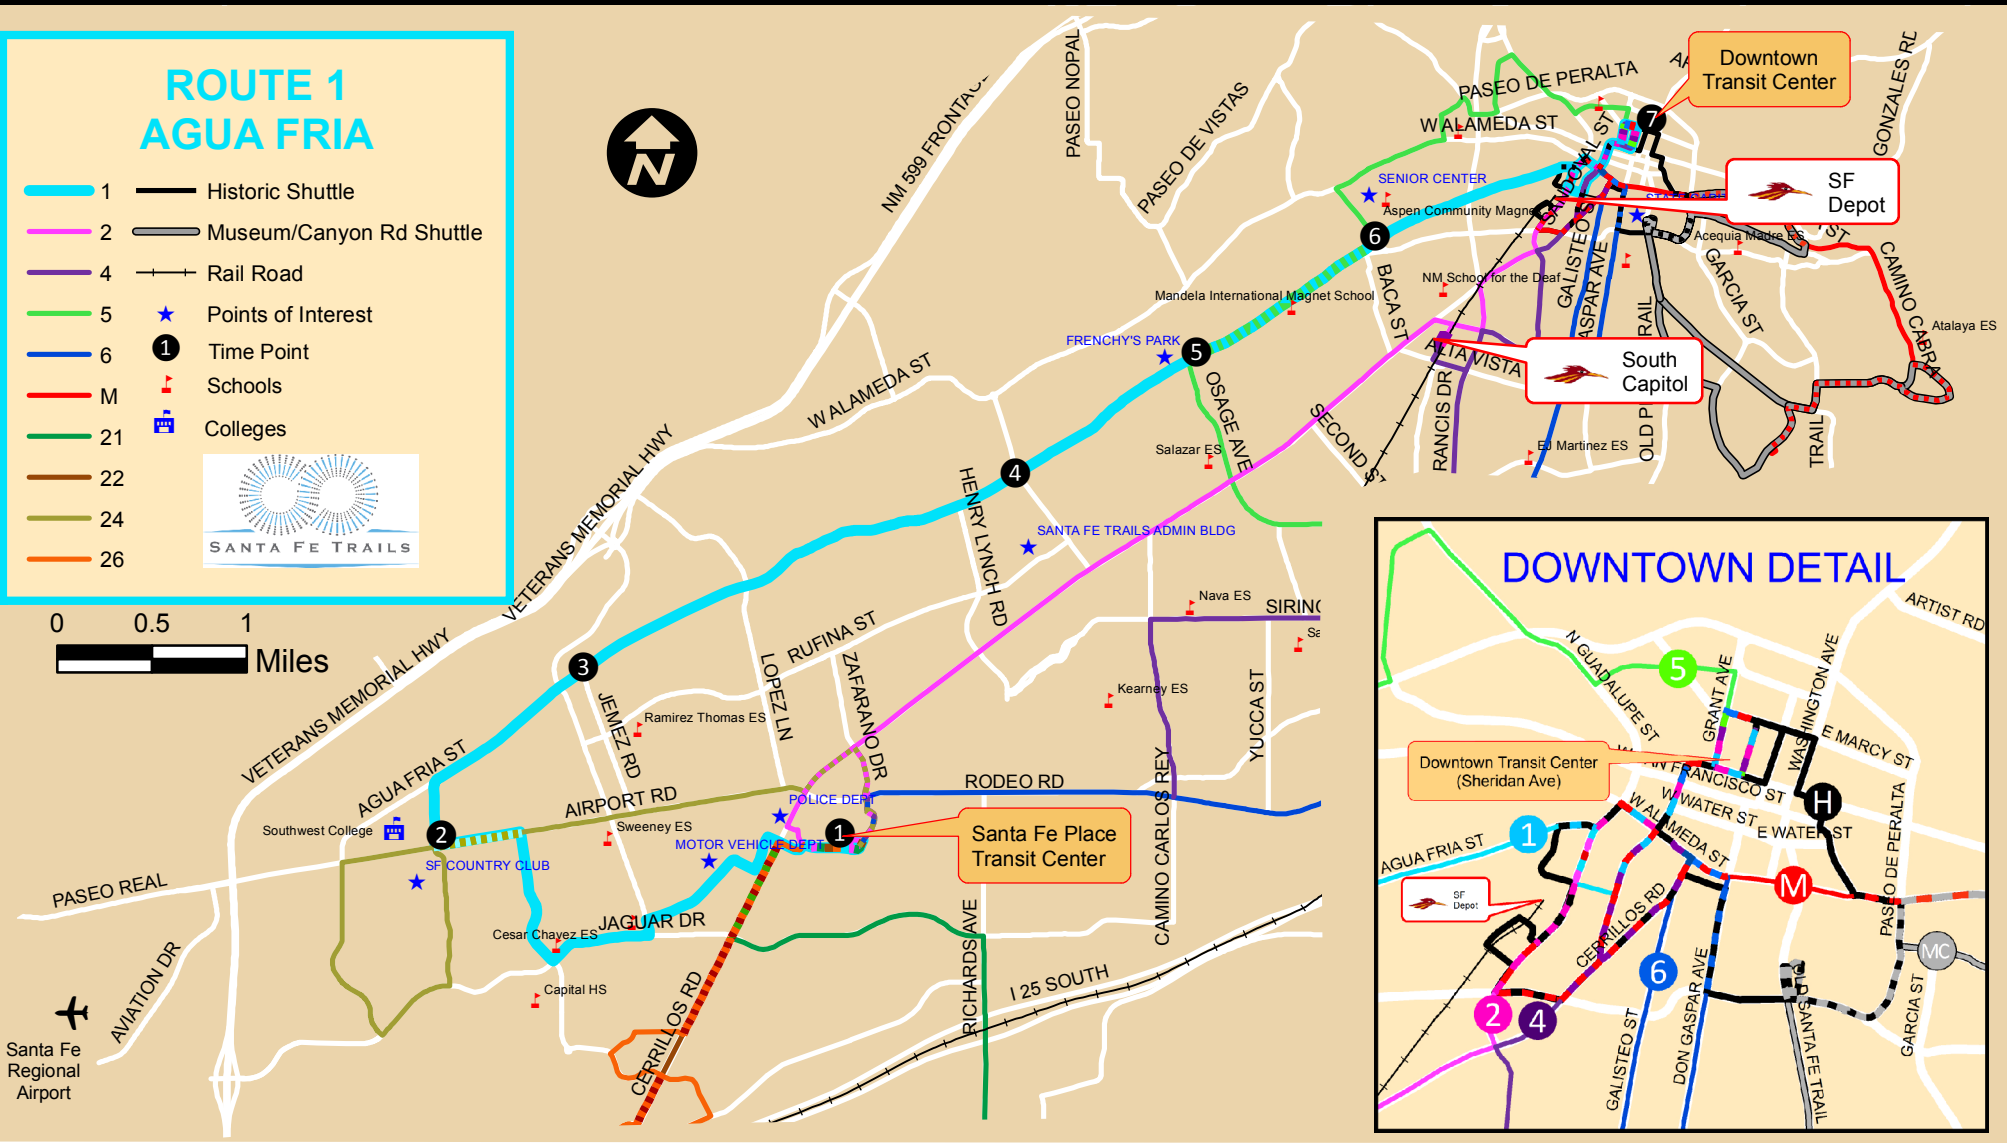

ROUTE 1 AGUA FRIA

- 1 Historic Shuttle
- 2 Museum/Canyon Rd Shuttle
- 4 Rail Road
- 5 Points of Interest
- 6 Time Point
- M Schools
- 21 Colleges
- 22
- 24
- 26

0 0.5 1
Miles