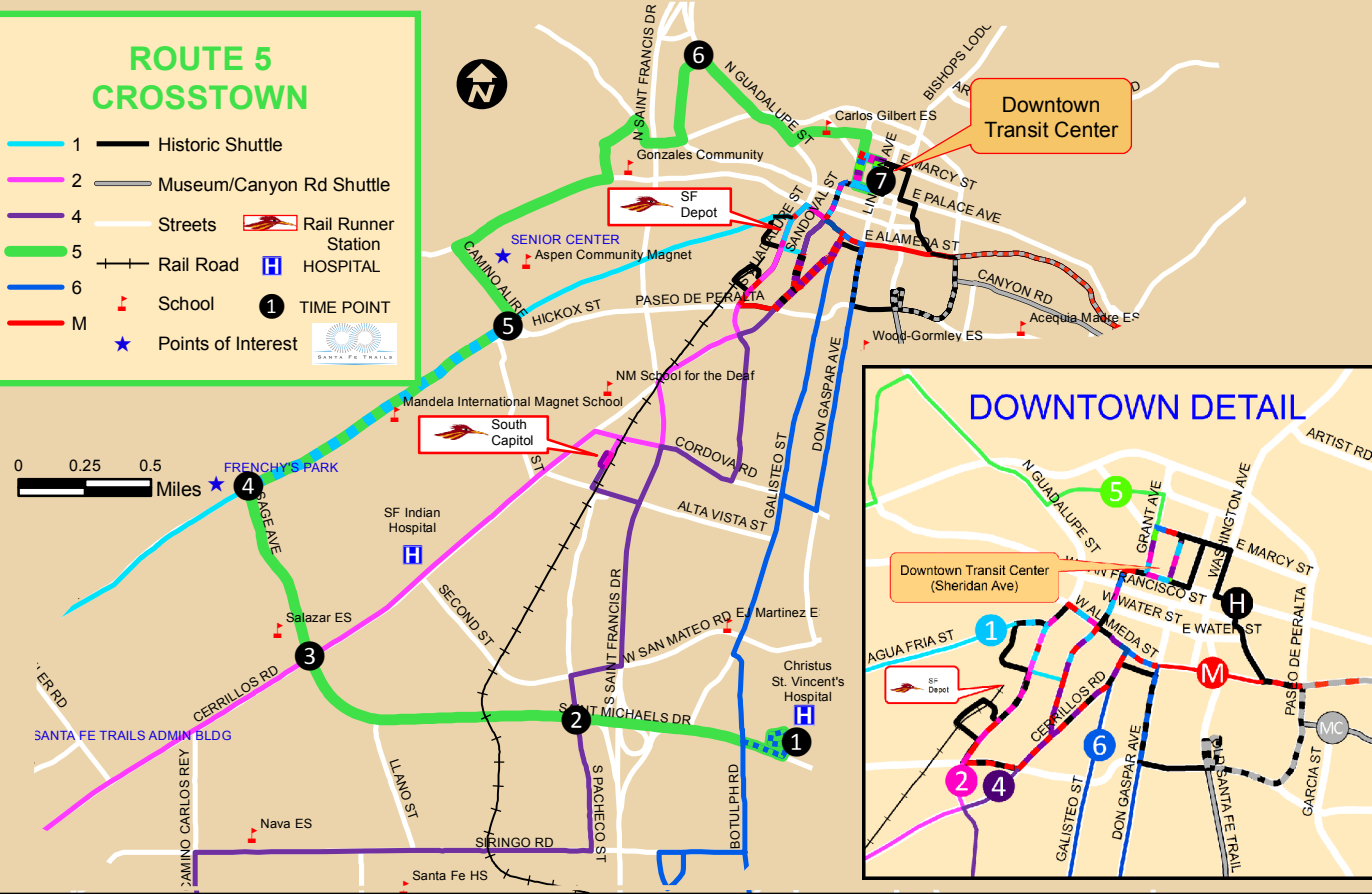

ROUTE 5 CROSSTOWN

- 1 Historic Shuttle
- 2 Museum/Canyon Rd Shuttle
- 4 Streets
- 5 Rail Road
- 6
- M
-  Historic Shuttle
-  Museum/Canyon Rd Shuttle
-  Streets
-  Rail Road
- 
- 
-  Rail Runner Station
-  HOSPITAL
-  Rail Road
-  School
-  TIME POINT
-  Points of Interest

DOWNTOWN DETAIL