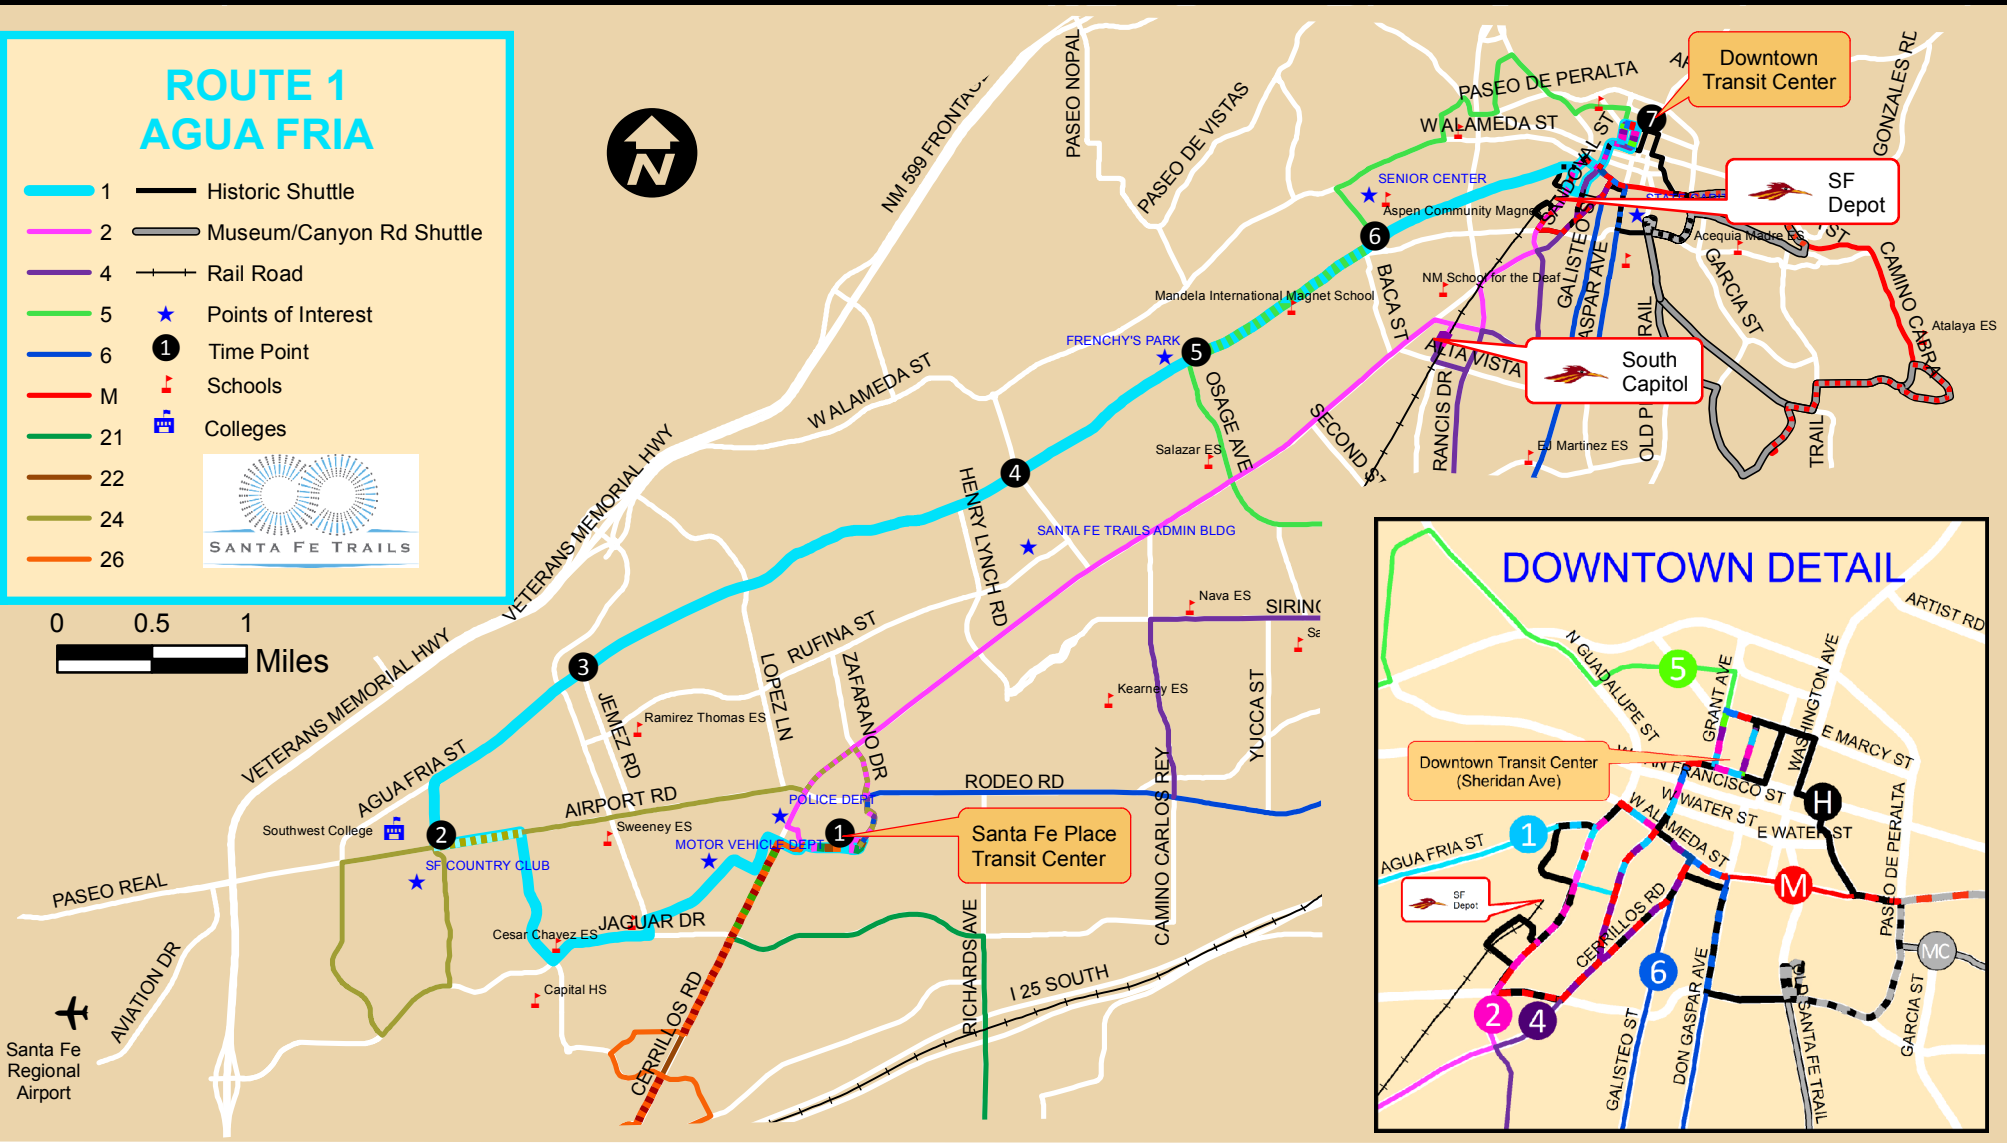

ROUTE 1 AGUA FRIA

- 1 Historic Shuttle
- 2 Museum/Canyon Rd Shuttle
- 4 Rail Road
- 5 Points of Interest
- 6 Time Point
- M Schools
- 21 Colleges
- 22
- 24
- 26

0 0.5 1
Miles

Santa Fe Regional Airport

DOWNTOWN DETAIL