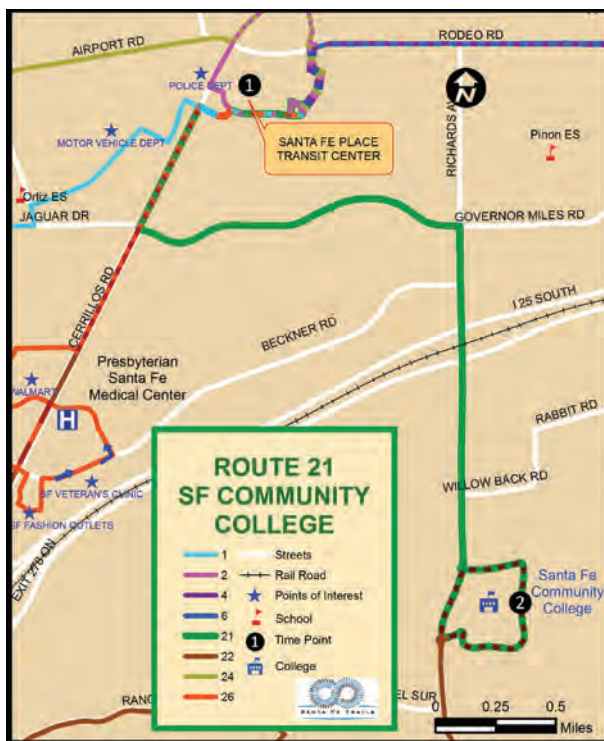

ROUTE 21 - SANTA FE PLACE - SANTA FE COMMUNITY COLLEGE

WEEKDAY INBOUND WEEKDAY OUTBOUND

Santa Fe Community college ②	Santa Fe Place ①	Santa Fe Place ①	Santa Fe Community college ②
-	-	7:30a	7:44a
7:45a	8:00a	8:40a	8:54a
8:55a	9:10a	9:50a	10:04a
10:05a	10:20a	11:00a	11:14a
11:15a	11:30a	12:10p	12:24p
12:25p	12:40p	1:20p	1:34p
1:35p	1:50p	2:30p	2:44p
2:45p	3:00p	3:40p	3:54p
3:55p	4:10p	4:50p	5:04p
5:05p	5:20p	6:00p	6:14p
6:15p	6:30p	7:10p	7:24p
7:24p	7:40p	8:20p	8:34p
8:35p	8:50p	9:35p	9:49p
9:49p	10:04p	-	-

College student passes available at Santa Fe Trails Administration office or participating colleges. Pases de estudiante de colegios disponible en la oficina de Administración de Santa Fe Trails o colegios participantes.

Check with your book store for bus passes or come visit us at the Santa Fe Trails Administration building located at 2931 Rufina Street.