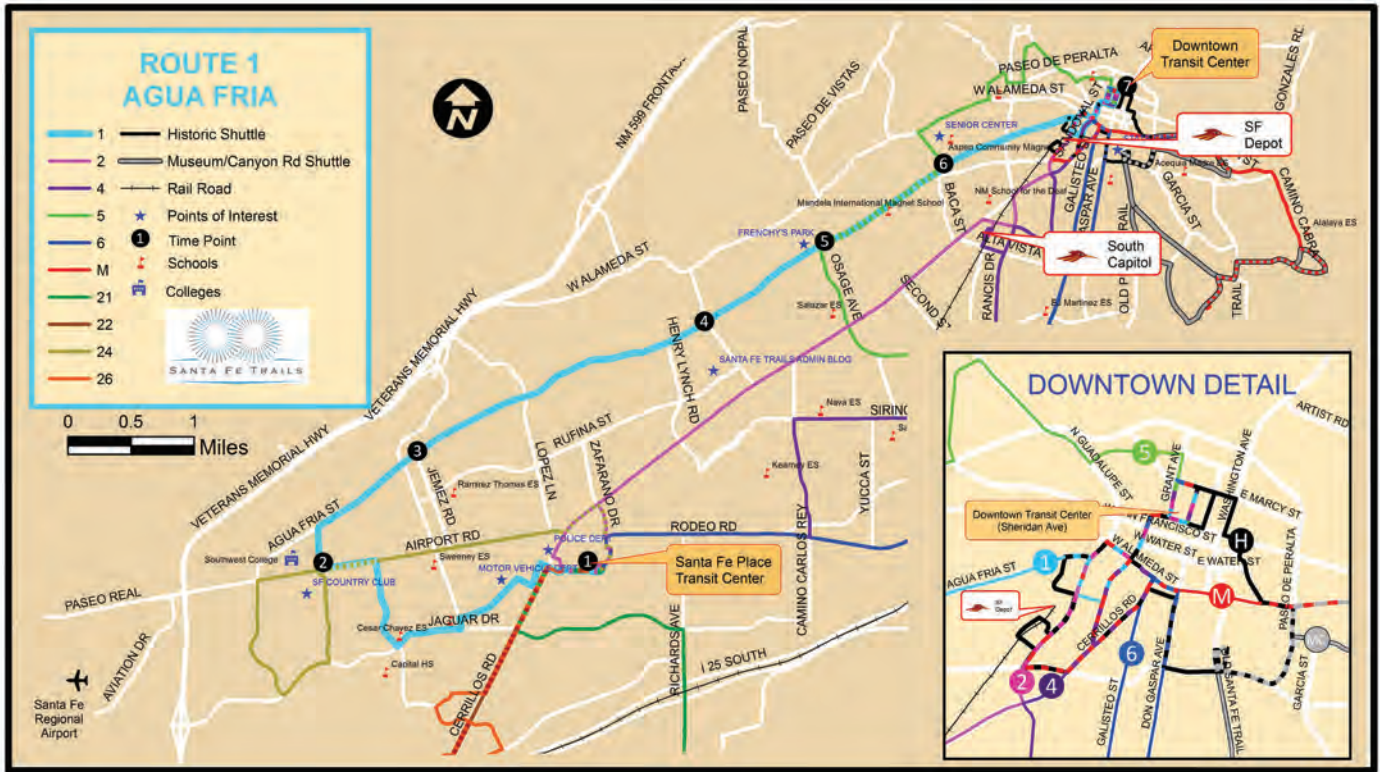

Fares/Tarifas	Regular / Regular	Reduced / Reducido	Student / Estudiante	Youth / Jóvenes	Veteran / Veteranos
One Way Fare/ Tarifa de Ida	$1.00	$0.50	-----	Free / gratis	Free / gratis
Passes / Pases					
1 Day / 1 día	$2.00	$1.00	-----	Free / gratis	Free / gratis
3 Day / 3 días	$5.00	$2.50	-----	Free / gratis	Free / gratis
5 Day / 5 días	$7.00	$3.50	-----	Free / gratis	Free / gratis
15Day / 15 días	$10.00	$5.00	-----	Free / gratis	Free / gratis
31Day / 31días	$20.00	$10.00	$17.00	Free / gratis	Free / gratis
120 Day /120 días	-----	-----	$60.00	Free / gratis	Free / gratis
Semi-Annual / Semi-Anual	$110.00	$55.00	-----	Free / gratis	Free / gratis
Annual Pass / Anual	$200.00	$100.00	-----	Free / gratis	Free / gratis

Only available at Santa Fe Trails Administration office located at 2931 Rufina Street (Mon-Fri 8am-5pm) / Solo disponible en la oficina de Administración de Santa Fe Trails en 2931 Rufina Street (de lunes a viernes de 8 am a 5 pm)

Only available at Santa Fe Trails Administration office or participating colleges / Solo disponible en la oficina de Administración de Santa Fe Trails o colegios participantes

Reduced / Reducido - Seniors /Personas Mayores (60+)	Student / Estudiante - College ID / Identificación del Colegio
Youth / Jóvenes (18-) May Require ID / Puede Requerir Identificación	Veteran / Veteranos Requires ID / Requiere Identificación