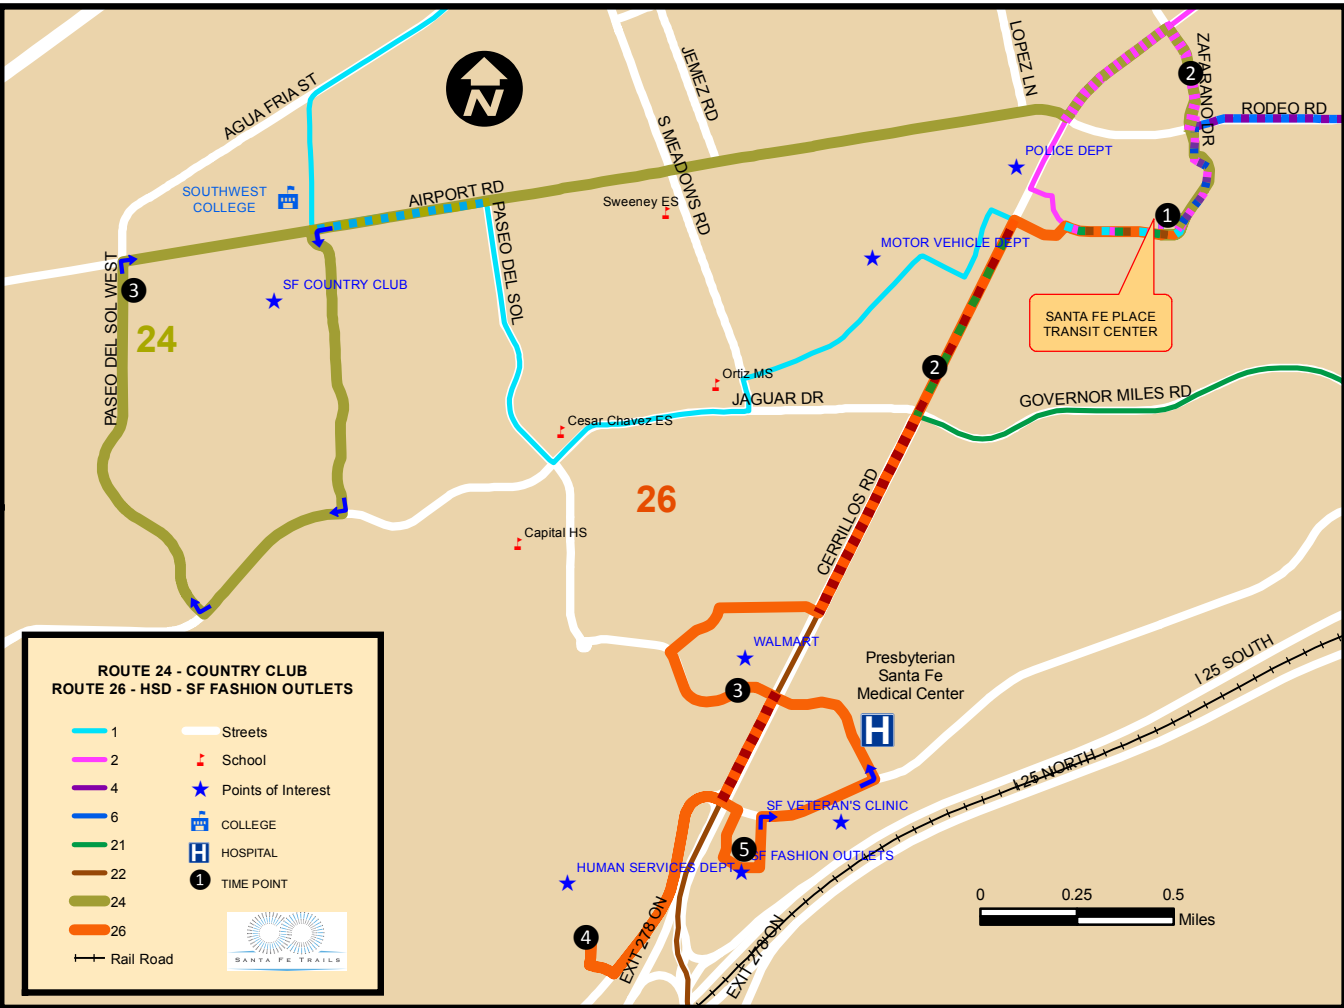

ROUTE 24 - SANTA FE PLACE - TIERRA

CONTENTA - COUNTRY CLUB

WEEKDAY INBOUND

WEEKDAY OUTBOUND

	① Santa Fe Place	② Zafarano @ Camino de los Arroyos OB	③ Paseo Del Sol West @ Airport Road	③ Paseo Del Sol West @ Airport Road	② Zafarano @ Camino de los Arroyos IB	① Santa Fe Place	Block
				5:57a	6:09a	6:12a	202-1
	6:20a	6:23a	6:35a	6:35a	6:47a	6:50a	802-1
	6:55a	6:58a	7:10a	7:10a	7:22a	7:25a	802-1
	7:30a	7:33a	7:45a	7:45a	7:57a	8:00a	802-1
	8:05a	8:08a	8:20a	8:20a	8:32a	8:35a	802-1
	8:40a	8:43a	8:55a	8:55a	9:07a	9:10a	802-1
	9:15a	9:18a	9:30a	9:30a	9:42a	9:45a	802-2
	9:50a	9:53a	10:05a	10:05a	10:17a	10:20a	802-2
	10:25a	10:28a	10:40a	10:40a	10:52a	10:55a	802-2
	11:00a	11:03a	11:15a	11:15a	11:27a	11:30a	802-2
	11:35a	11:38a	11:50a	11:50a	12:02p	12:05p	802-3
	12:10p	12:13p	12:25p	12:25p	12:37p	12:40p	802-3
	12:45p	12:48p	1:00p	1:00p	1:12p	1:15p	802-3
	1:20p	1:23p	1:35p	1:35p	1:47p	1:50p	802-3
	1:55p	1:58p	2:10p	2:10p	2:22p	2:25p	802-3
	2:30p	2:33p	2:45p	2:45p	2:57p	3:00p	802-3
	3:05p	3:08p	3:20p	3:20p	3:32p	3:35p	802-3
	3:40p	3:43p	3:55p	3:55p	4:07p	4:10p	802-3
	4:15p	4:18p	4:30p	4:30p	4:42p	4:45p	802-3
	4:50p	4:53p	5:05p	5:05p	5:17p	5:20p	802-3
	5:25p	5:28p	5:40p	5:40p	5:52p	5:55p	802-3
	6:00p	6:03p	6:15p	6:15p	6:27p	6:30p	802-3
	6:35p	6:38p	6:50p	6:50p	7:02p	7:05p	802-3
	7:10p	7:13p	7:25p	7:25p	7:37p	7:40p	802-3
	7:45p	7:48p	8:00p	8:00p	8:12p	8:15p	802-3
	9:00p	9:03p	9:15p	9:15p	9:27p	9:30p	802-3
	9:35p	9:38p	9:50p	9:50p	10:02p	10:05p	801-3

The last blacked out trip will not be running we end service at 10pm

ROUTE 24 - COUNTRY CLUB
ROUTE 26 - HSD - SF FASHION OUTLETS

- 1
- 2
- 4
- 6
- 21
- 22
- 24
- 26
- Rail Road
- Streets
- School
- Points of Interest
- COLLEGE
- HOSPITAL
- TIME POINT

SF FASHION OUTLETS

AGUA FRIA ST

AIRPORT RD

PASEO DEL SOL

JEMEZ RD

S MEADOWS RD

LOBEZ LN

ZAFARANO DR

RODEO RD

CERRILLOS RD

I-25 SOUTH

I-25 NORTH

EXIT 278 ON

EXIT 278 ON

24

3