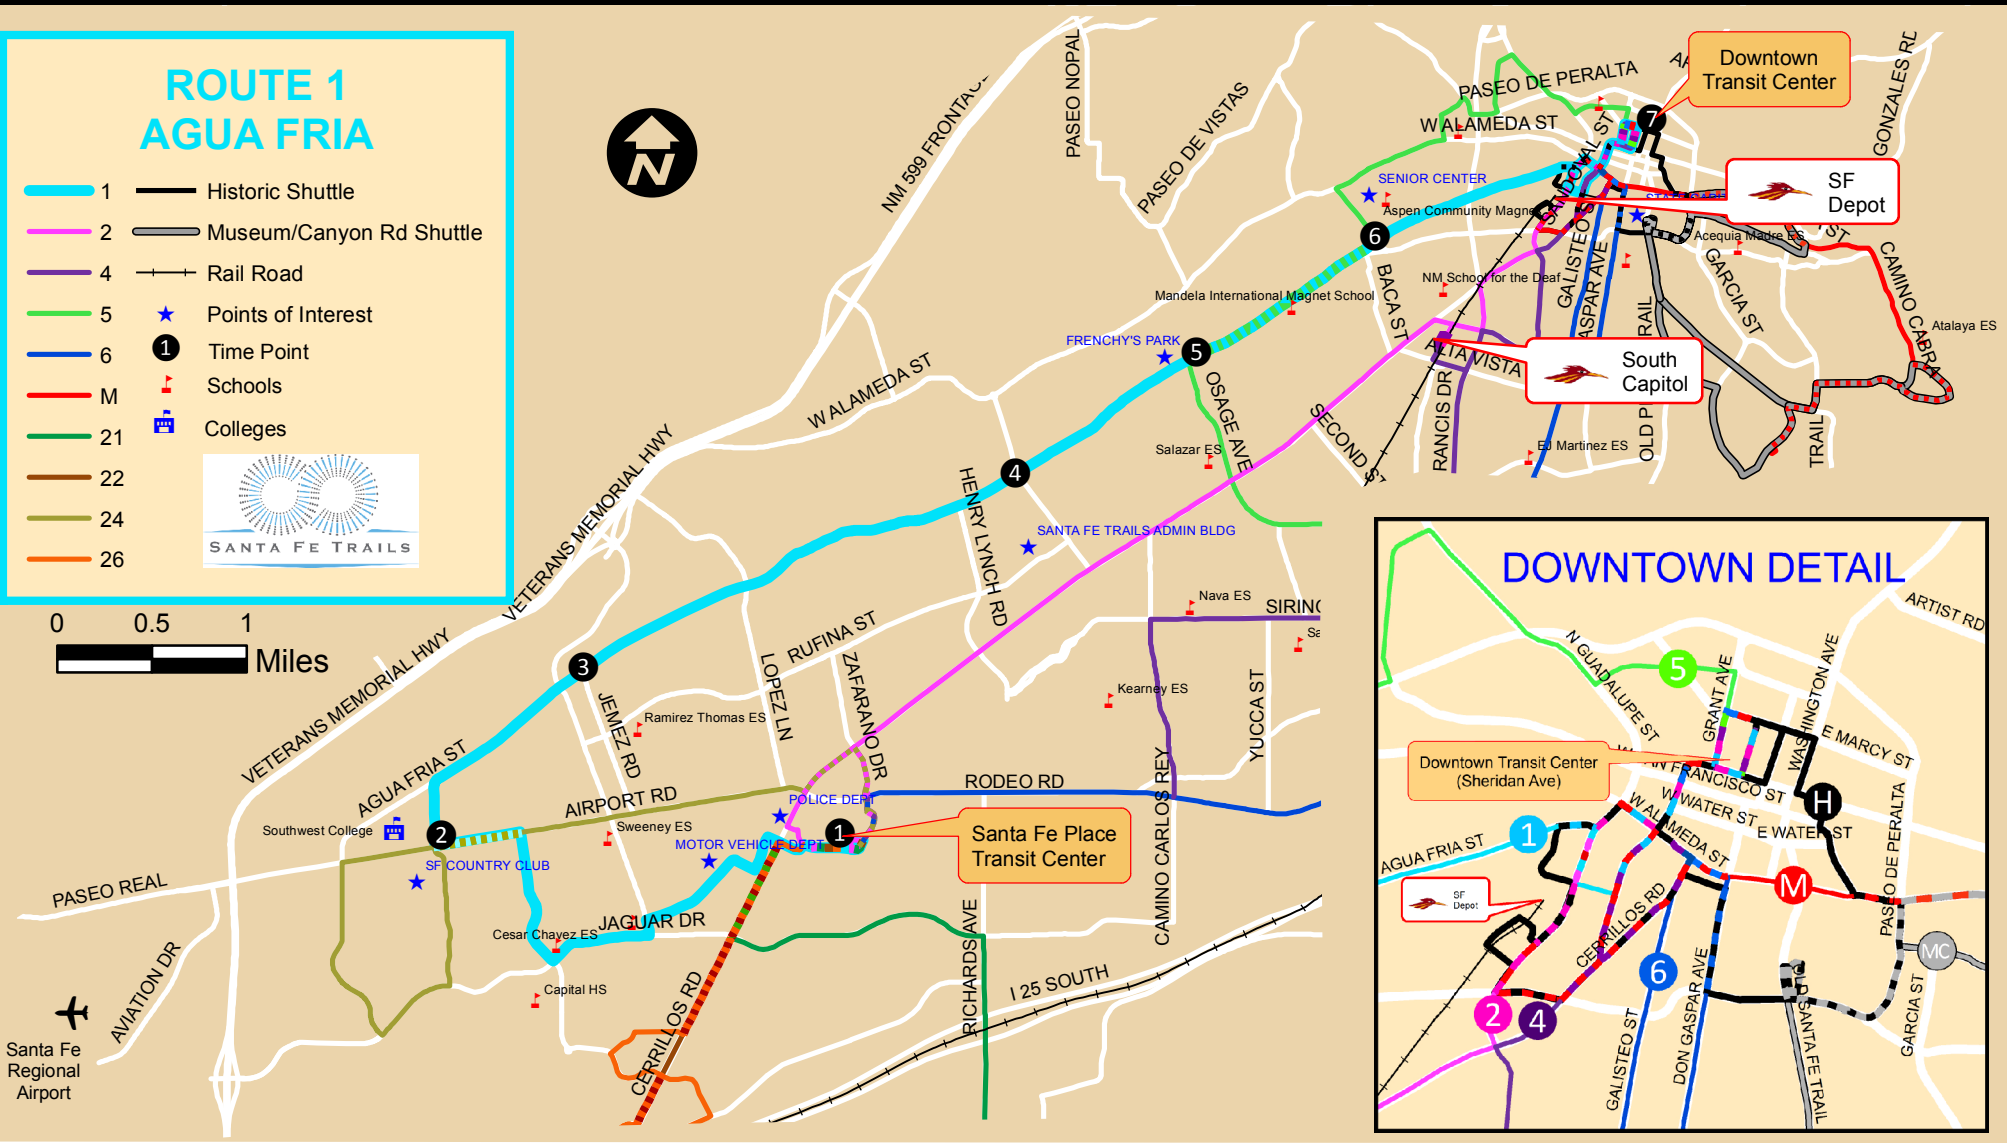

**ROUTE 1 - DOWNTOWN - AGUA FRIA - TIERRA CONTENTA - SANTA FE PLACE**

**SUNDAY OUTBOUND**

**SUNDAY INBOUND**

<b>7</b> Downtown Transit Center	<b>6</b> Agua Fria @ Camino Alire OB	<b>5</b> Agua Fria @ Osage OB	<b>4</b> Agua Fria @ Siler OB	<b>3</b> Agua Fria @ Jemez OB	<b>2</b> San Felipe @ Airport Road OB	<b>1</b> Santa Fe Place	<b>1</b> Santa Fe Place	<b>2</b> San Felipe @ Airport Road IB	<b>3</b> Agua Fria @ Jemez IB	<b>4</b> Agua Fria @ Siler IB	<b>5</b> Agua Fria @ Osage IB	<b>6</b> Agua Fria @ Camino Alire IB	<b>7</b> Downtown Transit Center
8:30a	8:38a	8:42a	8:45a	8:52a	8:54a	9:08a	9:15a	9:29a	9:32a	9:39a	9:42a	9:45a	9:53a
9:30a	9:38a	9:42a	9:45a	9:52a	9:54a	10:08a	10:15a	10:29a	10:32a	10:39a	10:42a	10:45a	10:53a
10:30a	10:38a	10:42a	10:45a	10:52a	10:54a	11:08a	11:15a	11:29a	11:32a	11:39a	11:42a	11:45a	11:53a
11:30a	11:38a	11:42a	11:45a	11:52a	11:54a	12:08p	12:15p	12:29p	12:32p	12:39p	12:42p	12:45p	12:53p
12:30p	12:38p	12:42p	12:45p	12:52p	12:54p	1:08p	1:15p	1:29p	1:32p	1:39p	1:42p	1:45p	1:53p
1:30p	1:38p	1:42p	1:45p	1:52p	1:54p	2:08p	2:15p	2:29p	2:32p	2:39p	2:42p	2:45p	2:53p
2:30p	2:38p	2:42p	2:45p	2:52p	2:54p	3:08p	3:15p	3:29p	3:32p	3:39p	3:42p	3:45p	3:53p
3:30p	3:38p	3:42p	3:45p	3:52p	3:54p	4:08p	4:15p	4:29p	4:32p	4:39p	4:42p	4:45p	4:53p
4:30p	4:38p	4:42p	4:45p	4:52p	4:54p	5:08p	5:15p	5:29p	5:32p	5:39p	5:42p	5:45p	5:53p
5:30p	5:38p	5:42p	5:45p	5:52p	5:54p	6:08p	-	-	-	-	-	-	-

# ROUTE 1 AGUA FRIA

- 1 Historic Shuttle
- 2 Museum/Canyon Rd Shuttle
- 4 Rail Road
- 5 Points of Interest
- 6 Time Point
- M Schools
- 21 Colleges
- 22
- 24
- 26

0 0.5 1  
Miles