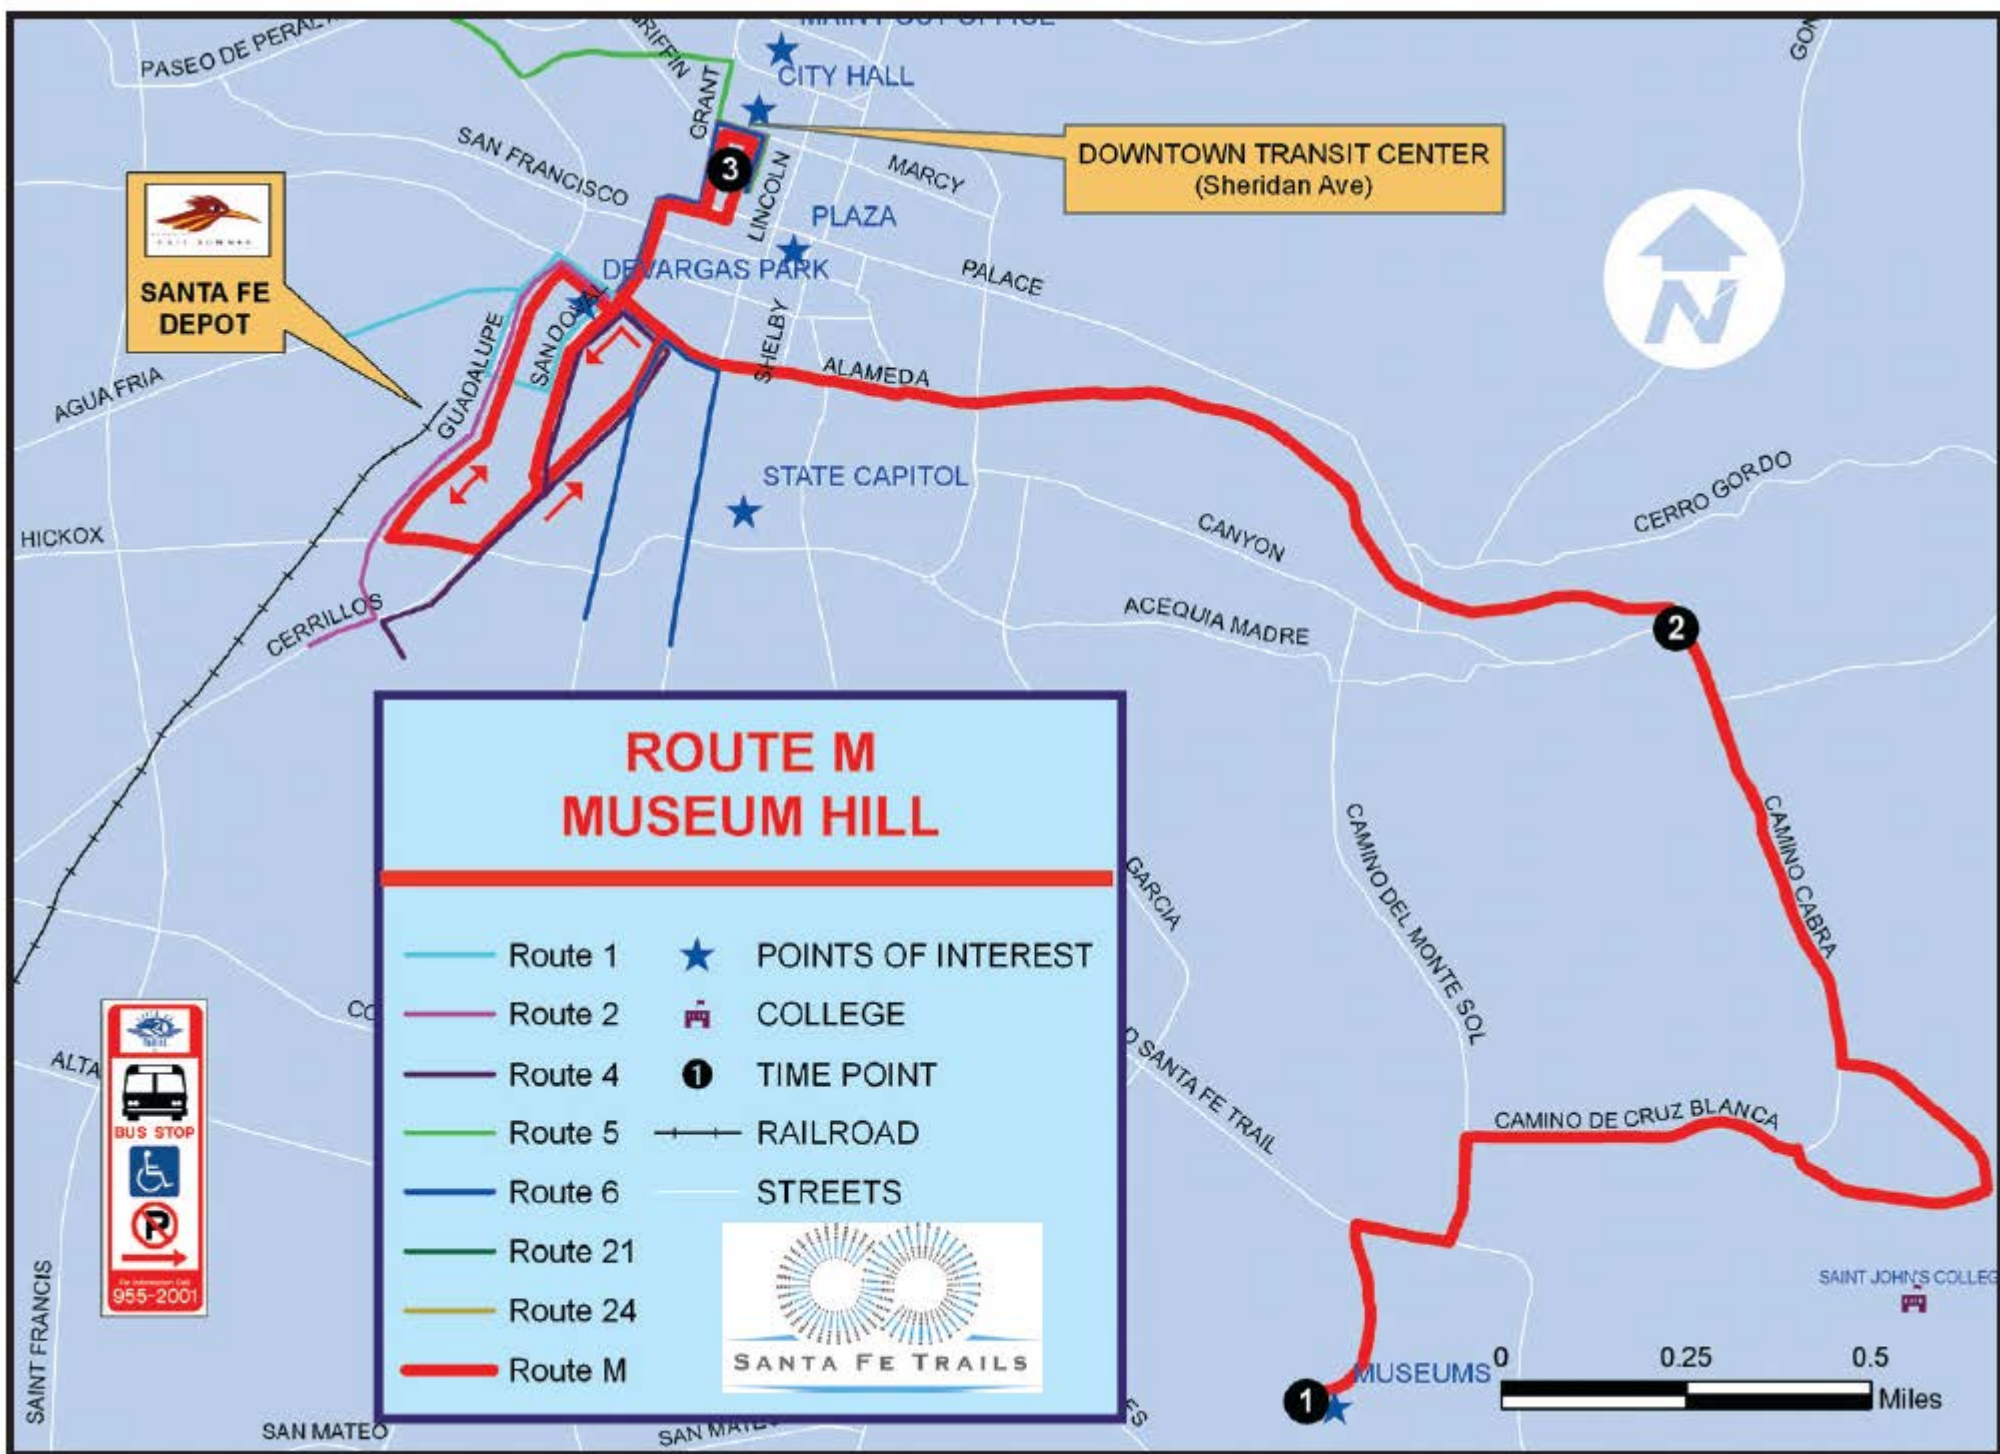

**ROUTE M - DOWNTOWN - E. ALAMEDA - ST. JOHN'S COLLEGE -
MUSEUM HILL**

SATURDAY OUTBOUND

SATURDAY INBOUND

4 Downtown Transit Center	3 Guadalupe @ Garfield OB	2 Camino Cabra @ Cristo Rey OB	1 Cam. Lejo @ Museum of Int'l. Folk Art	1 Cam. Lejo @ Museum of Int'l. Folk Art	2 Camino Cabra @ Cristo Rey IB	3 Guadalupe @ Montezuma IB	4 Downtown Transit Center
10:20a	10:25a	10:35a	10:41a	10:43a	10:49a	10:59a	11:04a
11:20a	11:25a	11:35a	11:41a	11:43a	11:49a	11:59a	12:04p
12:20p	12:25p	12:35p	12:41p	12:43p	12:49p	12:59p	1:04p
1:20p	1:25p	1:35p	1:41p	1:43p	1:49p	1:59p	2:04p
2:26p	2:31p	2:41p	2:47p	2:49p	2:55p	3:05p	3:10p
3:20p	3:25p	3:35p	3:41p	3:43p	3:49p	3:59p	4:04p
4:20p	4:25p	4:35p	4:41p	4:43p	4:49p	4:59p	5:04p
5:20p	5:25p	5:35p	5:41p	5:43p	5:49p	5:59p	6:04p

**ROUTE M - DOWNTOWN - E. ALAMEDA - ST. JOHN'S COLLEGE -
SUNDAY OUTBOUND**

SUNDAY INBOUND

4 Downtown Transit Center	3 Guadalupe @ Garfield OB	2 Camino Cabra @ Cristo Rey OB	1 Cam. Lejo @ Museum of Int'l. Folk Art	1 Cam. Lejo @ Museum of Int'l. Folk Art	2 Camino Cabra @ Cristo Rey IB	3 Guadalupe @ Montezuma IB	4 Downtown Transit Center
10:15a	10:20a	10:25a	10:36a	10:38a	10:44a	10:54a	10:59a
11:15a	11:20a	11:25a	11:36a	11:38a	11:44a	11:54a	11:59a
12:15p	12:20p	12:25p	12:36p	12:38p	12:44p	12:54p	12:59p
1:15p	1:20p	1:25p	1:36p	1:38p	1:44p	1:54p	1:59p
2:15p	2:20p	2:25p	2:36p	2:38p	2:44p	2:54p	2:59p
3:15p	3:20p	3:25p	3:36p	3:38p	3:44p	3:54p	3:59p
4:15p	4:20p	4:25p	4:36p	4:38p	4:44p	4:54p	4:59p
5:15p	5:20p	5:25p	5:36p	5:38p	5:44p	5:54p	5:59p

**SANTA FE
 DEPOT**

**DOWNTOWN TRANSIT CENTER
 (Sheridan Ave)**

**ROUTE M
 MUSEUM HILL**

	Route 1		POINTS OF INTEREST
	Route 2		COLLEGE
	Route 4		TIME POINT
	Route 5		RAILROAD
	Route 6		STREETS
	Route 21	 SANTA FE TRAILS	
	Route 24		
	Route M		