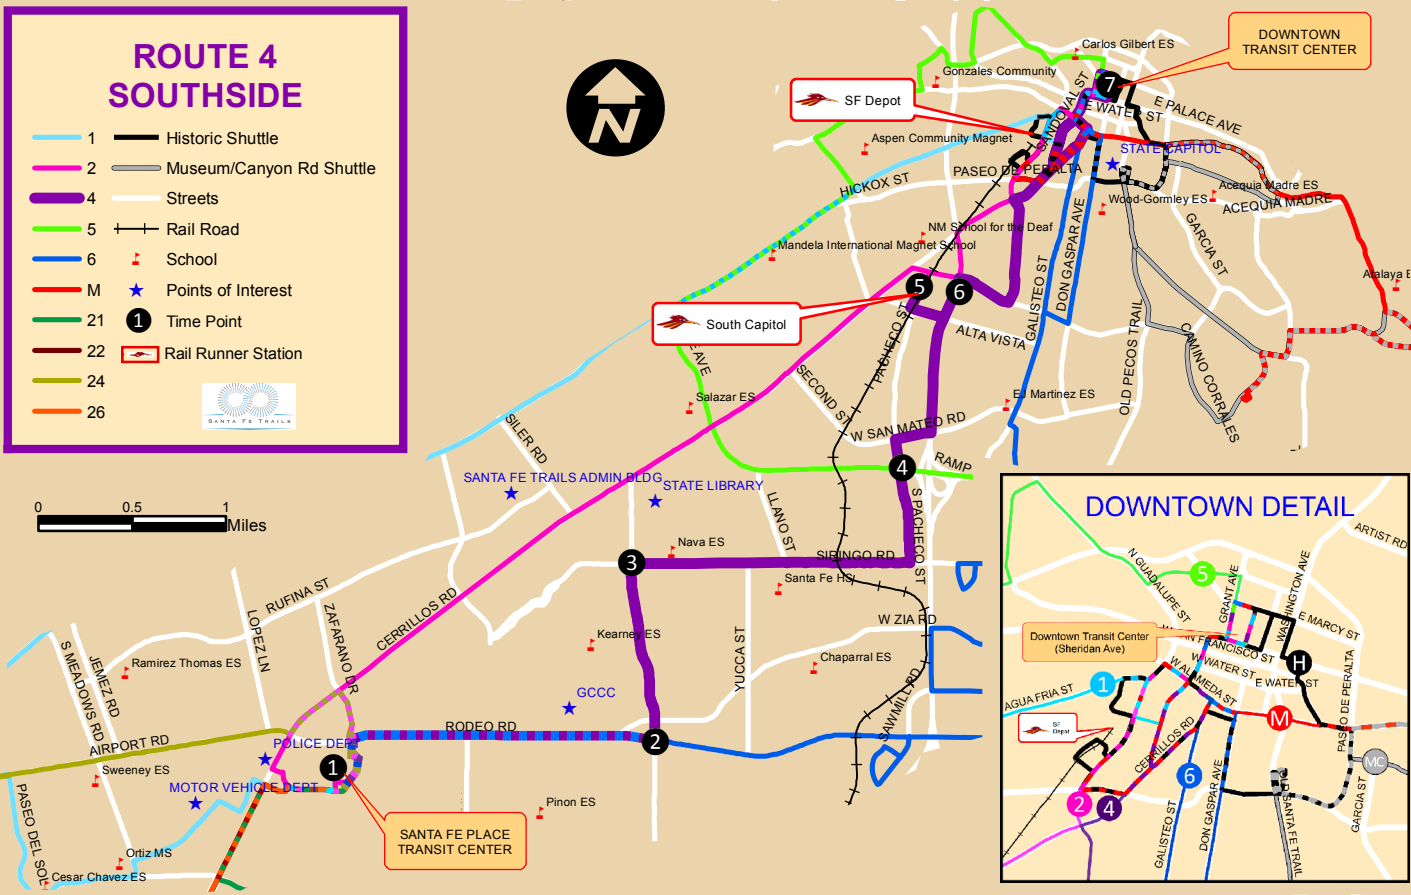

ROUTE 4 - DOWNTOWN - ST FRANCIS - SIRINGO - CAMINO CARLOS REY - SANTA FE PLACE

SUNDAY OUTBOUND

SUNDAY INBOUND

7 Downtown Transit Center	6 St. Francis @ Cordova R-4 OB	5 South Capitol Station	4 Pacheco @ St. Michael's OB	3 Camino Carlos Rey @ Siringo OB	2 Camino Carlos Rey @ Calle Serena OB	1 Santa Fe Place	1 Santa Fe Place	2 Camino Carlos Rey @ Calle Serena IB	3 Siringo @ Camino Carlos Rey IB	4 Pacheco @ St. Michael's IB	5 South Capitol Station	6 St. Francis @ Cordova IB	7 Downtown Transit Center
9:00a	9:09a	Refer to Rail Runner Insert	9:15a	9:23a	9:28a	9:35a	9:42a	9:48a	9:53a	10:01a	Refer to Rail Runner Insert	10:11a	10:23a
10:00a	10:09a		10:15a	10:23a	10:28a	10:35a	10:42a	10:48a	10:53a	11:01a		11:13a	11:25a
11:00a	11:09a		11:15a	11:23a	11:28a	11:35a	11:42a	11:48a	11:53a	12:01p		12:06p	12:18p
12:00p	12:09p	Refer to Rail Runner Insert	12:15p	12:23p	12:28p	12:35p	12:42p	12:48p	12:53p	1:01p	Refer to Rail Runner Insert	1:06p	1:18p
1:00p	1:09p		1:15p	1:23p	1:28p	1:35p	1:42p	1:48p	1:53p	2:01p		2:06p	2:18p
2:00p	2:09p		2:15p	2:23p	2:28p	2:35p	2:42p	2:48p	2:53p	3:01p		3:06p	3:18p
3:00p	3:09p	Refer to Rail Runner Insert	3:15p	3:23p	3:28p	3:35p	3:42p	3:48p	3:53p	4:01p	Refer to Rail Runner Insert	4:06p	4:18p
4:00p	4:09p		4:15p	4:23p	4:28p	4:35p	4:42p	4:48p	4:53p	5:01p		5:06p	5:18p
5:00p	5:09p		5:15p	5:23p	5:28p	5:35p	5:42p	5:48p	5:53p	6:01p		6:06p	6:18p

ROUTE 4 SOUTHSIDE

- 1 — Historic Shuttle
- 2 — Museum/Canyon Rd Shuttle
- 4 — Streets
- 5 + Rail Road
- 6 + School
- M ★ Points of Interest
- 21 1 Time Point
- 22 🚂 Rail Runner Station
- 24
- 26

DOWNTOWN TRANSIT CENTER