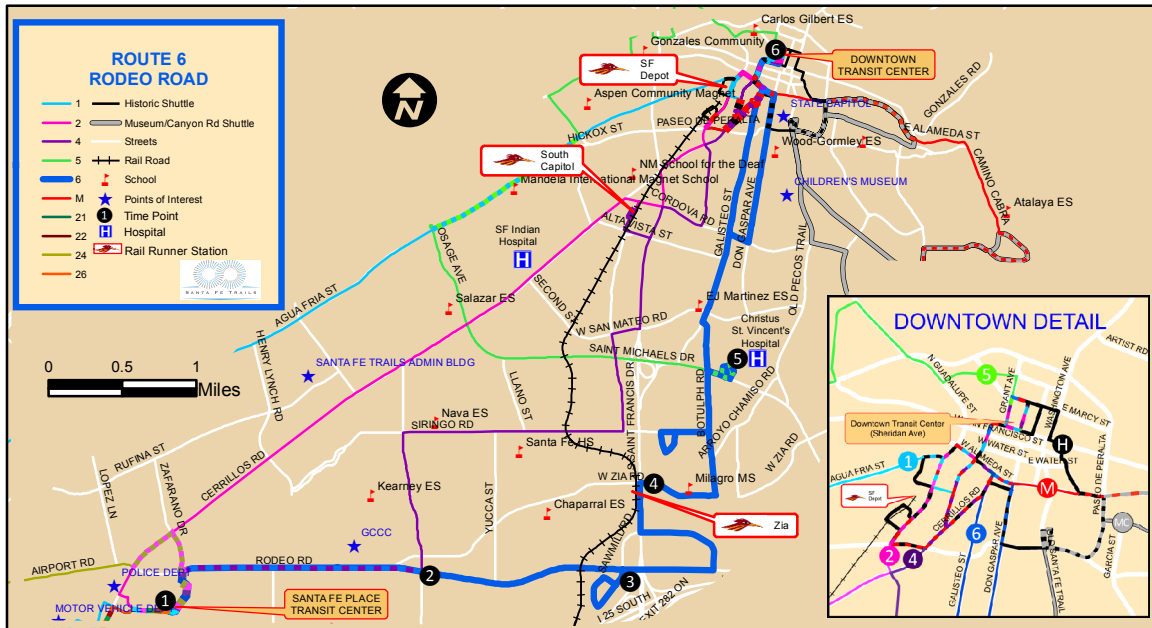

ROUTE 26 - SANTA FE PLACE - SOUTH CERRILLOS RD. - SANTA FE

FASHION OUTLETS

SATURDAY INBOUND

SATURDAY OUTBOUND

	Santa Fe Place ①	Cerrillos @ Cristos OB ②	Herrera @ Cerrillos OB ③	Human Services Department ④	Fashion Outlet Mall ⑤	Fashion Outlet Mall ⑤	Herrera @ Cerrillos IB ③	Cerrillos @ Cristos IB ②	Santa Fe Place ①	Block
	8:38a	8:41a	8:45a	8:49a	8:53a	8:55a	8:59a	9:02a	9:08a	821-1
	9:48a	9:51a	9:55a	9:59a	10:03a	10:05a	10:09a	10:12p	10:18a	821-1
	10:58a	11:01a	11:05a	11:09a	11:13a	11:15a	11:19a	11:22a	11:28a	821-1
	12:08p	12:11a	12:15a	12:19a	12:23a	12:25p	12:29a	12:32a	12:38p	821-1
	1:18p	1:21p	1:25p	1:29p	1:33p	1:35p	1:39p	1:42p	1:48p	821-1
	2:28p	2:31p	2:35p	2:39p	2:43p	2:45p	2:49p	2:52p	2:58p	821-1
	3:38p	3:41p	3:45p	3:49p	3:53p	3:55p	3:59p	4:02p	4:08p	821-1
	4:48p	4:51p	4:55p	4:59p	5:03p	5:05p	5:09p	5:12p	5:18p	821-2
	5:58p	6:01p	6:05p	6:09p	6:13p	6:15p	6:09p	6:22p	6:28p	821-2
	-	-	-	-	-					

ROUTE 26 - SANTA FE PLACE - SOUTH CERRILLOS RD. - SANTA FE

SUNDAY OUTBOUND

SUNDAY INBOUND

	Santa Fe Place ①	Cerrillos @ Cristos OB ②	Herrera @ Cerrillos OB ③	Human Services Department ④	Fashion Outlet Mall ⑤	Fashion Outlet Mall ⑤	Herrera @ Cerrillos IB ③	Cerrillos @ Cristos IB ②	Santa Fe Place ①	Block
	8:38a	8:41a	8:45a	8:49a	8:53a	8:55a	8:59a	9:02a	9:08a	831-1
	9:48a	9:51a	9:55a	9:59a	10:03a	10:05a	10:09a	10:12p	10:18a	831-2
	10:58a	11:01a	11:05a	11:09a	11:13a	11:15a	11:19a	11:22a	11:28a	831-2
	12:08p	12:11a	12:15a	12:19a	12:23a	12:25p	12:29a	12:32a	12:38p	831-2
	1:18p	1:21p	1:25p	1:29p	1:33p	1:35p	1:39p	1:42p	1:48p	831-2
	2:28p	2:31p	2:35p	2:39p	2:43p	2:45p	2:49p	2:52p	2:58p	831-2
	3:38p	3:41p	3:45p	3:49p	3:53p	3:55p	3:59p	4:02p	4:08p	831-2
	4:48p	4:51p	4:55p	4:59p	5:03p	5:05p	5:09p	5:12p	5:18p	831-2
	-	-	-	-	-					

ROUTE 6 RODEO ROAD

- 1 Historic Shuttle
- 2 Museum/Canyon Rd Shuttle
- 4 Streets
- 5 Rail Road
- 6 School
- M Points of Interest
- 1 Time Point
- H Hospital
- Rail Runner Station

0 0.5 1 Miles

DOWNTOWN DETAIL