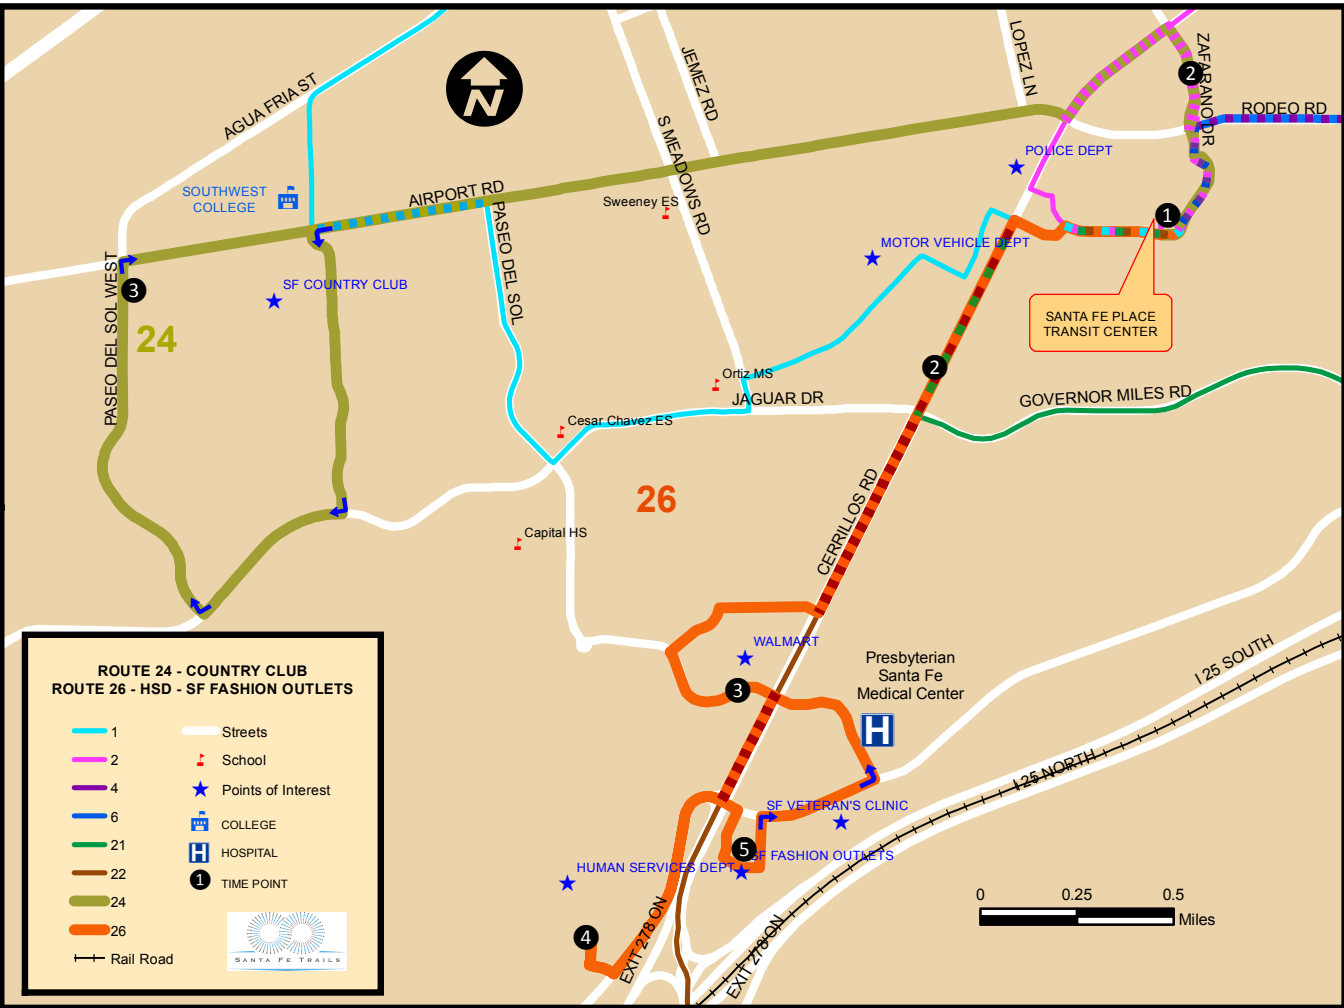

CONTENTA - COUNTRY CLUB

SATURDAY OUTBOUND SATURDAY INBOUND

1 Santa Fe Place	2 Zafarano @ Camino de los Arroyos OB	3 Paseo Del Sol West @ Airport Road	3 Paseo Del Sol West @ Airport Road	2 Zafarano @ Camino de los Arroyos IB	1 Santa Fe Place	Block
-	-	-	8:18a	8:30a	8:33a	821-1
9:13a	9:16a	9:28a	9:28a	9:40a	9:43a	821-1
10:23a	10:26a	10:38a	10:38a	10:50a	10:53a	821-1
11:33a	11:36a	11:48a	11:48a	12:00p	12:03p	821-1
12:43p	12:46p	12:58p	12:58p	1:10p	1:13p	821-1
1:53p	1:56p	2:08p	2:08p	2:20p	2:23p	821-1
3:03p	3:06p	3:18p	3:18p	3:30p	3:33p	821-1
4:13p	4:16p	4:28p	4:28p	4:40p	4:43p	821-2
5:23p	5:26p	5:38p	5:38p	5:50p	5:53p	821-2
6:33p	6:36p	6:48p	-	-	-	821-2

ROUTE 24 - SANTA FE PLACE - TIERRA

SUNDAY OUTBOUND SUNDAY INBOUND

1 Santa Fe Place	2 Zafarano @ Camino de los Arroyos OB	3 Paseo Del Sol West @ Airport Road	3 Paseo Del Sol West @ Airport Road	2 Zafarano @ Camino de los Arroyos IB	1 Santa Fe Place	Block
-	-	-	8:18a	8:30a	8:33a	831-1
9:13a	9:16a	9:28a	9:28a	9:40a	9:43a	831-1
10:23a	10:26a	10:38a	10:38a	10:50a	10:53a	831-2
11:33a	11:36a	11:48a	11:48a	12:00p	12:03p	831-2
12:43p	12:46p	12:58p	12:58p	1:10p	1:13p	831-2
1:53p	1:56p	2:08p	2:08p	2:20p	2:23p	831-2
3:03p	3:06p	3:18p	3:18p	3:30p	3:33p	831-2
4:13p	4:16p	4:28p	4:28p	4:40p	4:43p	831-2
5:23p	5:26p	5:38p	-	-	-	831-2

ROUTE 24 - COUNTRY CLUB
ROUTE 26 - HSD - SF FASHION OUTLETS

- 1
- 2
- 4
- 6
- 21
- 22
- 24
- 26
- Rail Road
- Streets
- School
- Points of Interest
- COLLEGE
- HOSPITAL
- TIME POINT