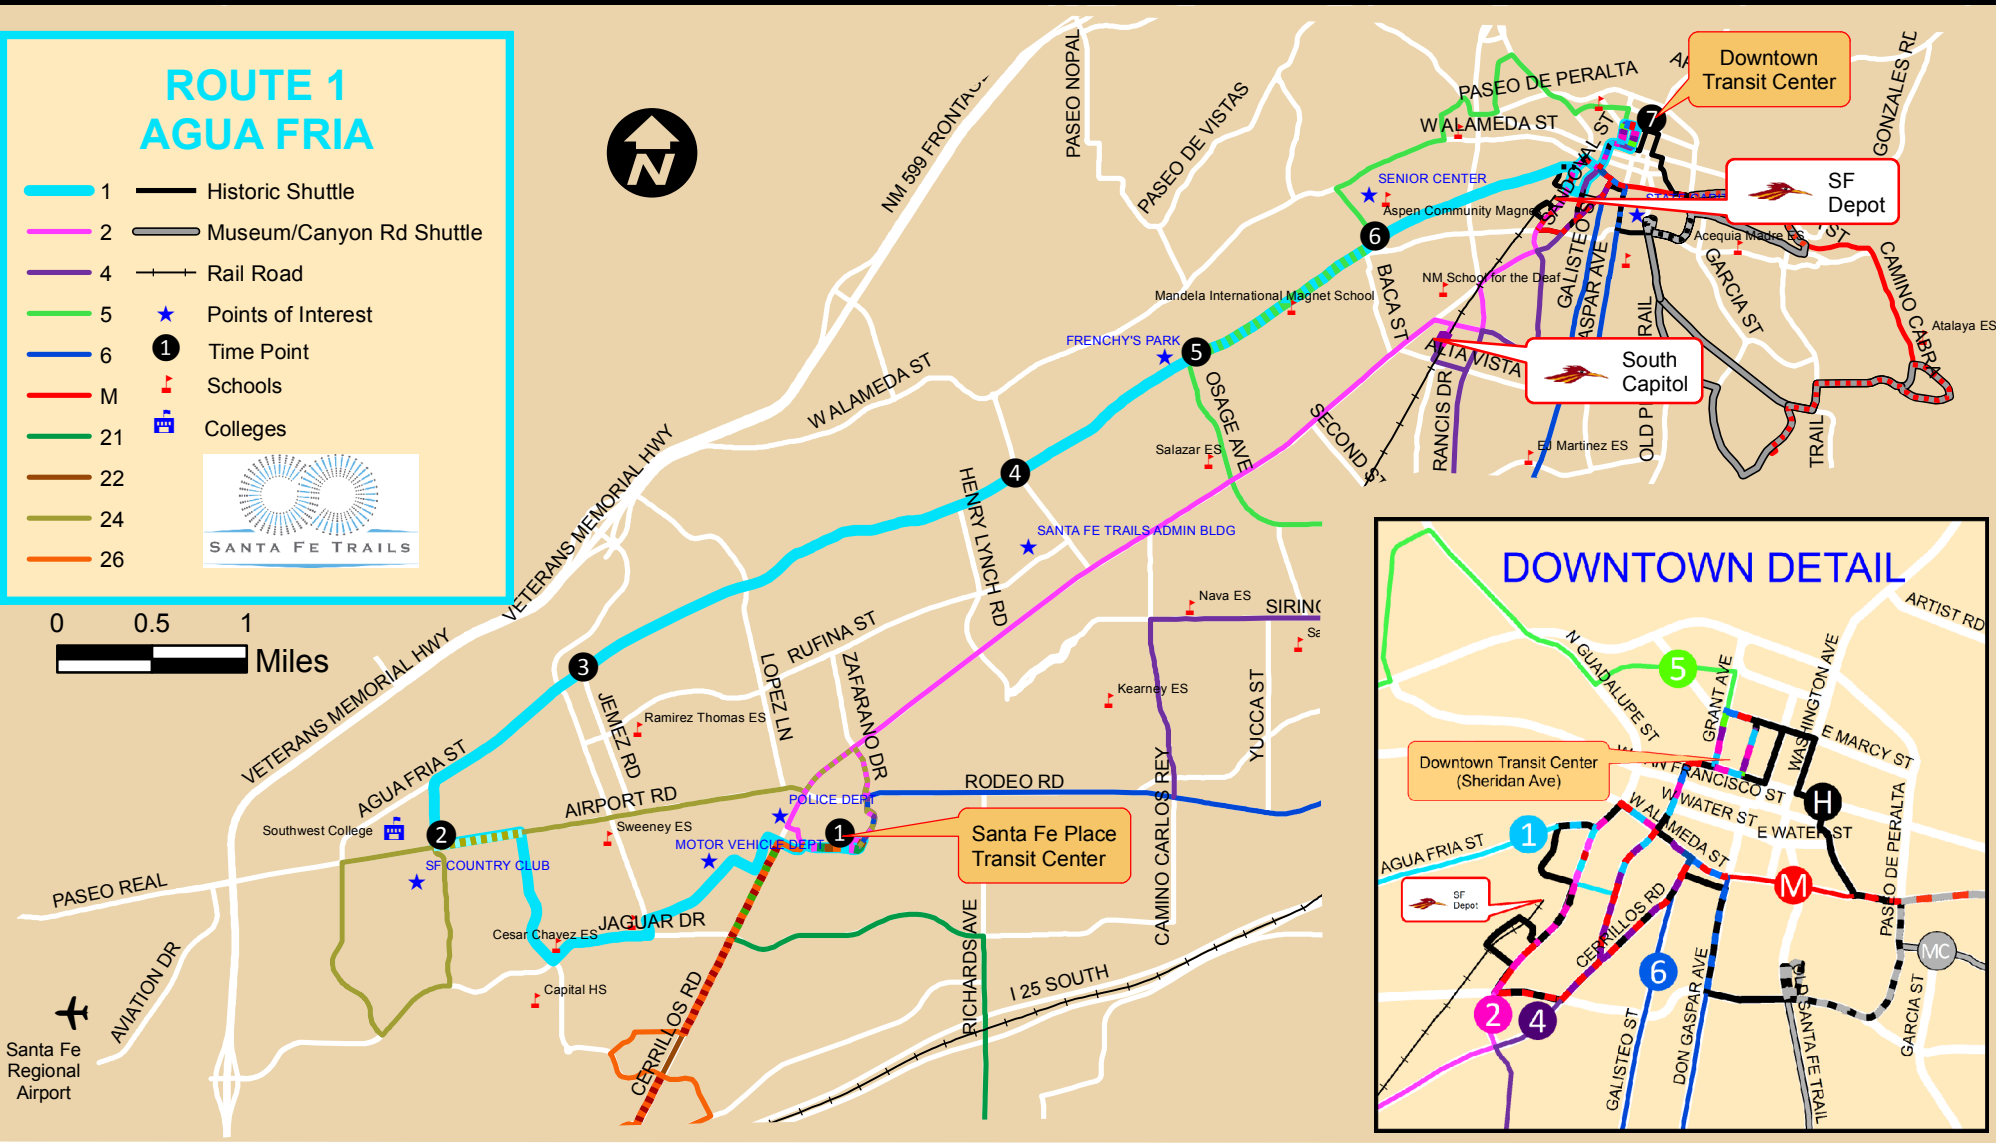

ROUTE 1 AGUA FRIA

- 1 Historic Shuttle
- 2 Museum/Canyon Rd Shuttle
- 4 Rail Road
- 5 Points of Interest
- 6 Time Point
- M Schools
- 21 Colleges
- 22
- 24
- 26

0 0.5 1
Miles

Santa Fe Regional Airport

DOWNTOWN DETAIL