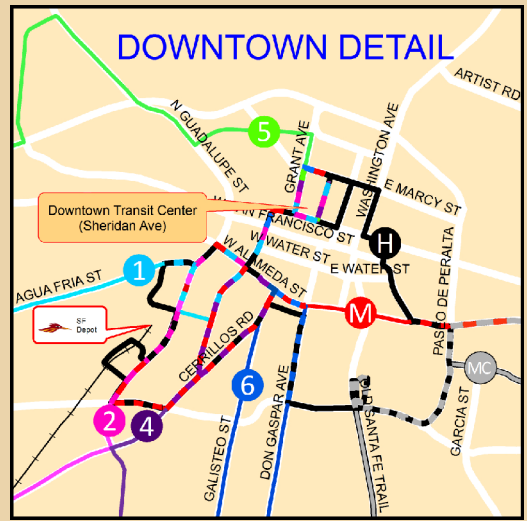

**ROUTE M - DOWNTOWN - E. ALAMEDA - ST. JOHN'S COLLEGE -
SUNDAY OUTBOUND**

SUNDAY INBOUND

④ Downtown Transit Center	③ Guadalupe @ Garfield OB	② Camino Cabra @ Cristo Rey OB	① Cam. Lejo @ Museum of Int'l. Folk Art	① Cam. Lejo @ Museum of Int'l. Folk Art	② Camino Cabra @ Cristo Rey IB	③ Guadalupe @ Montezuma IB	④ Downtown Transit Center
10:15a	10:20a	10:25a	10:36a	10:38a	10:44a	10:54a	10:59a
11:15a	11:20a	11:25a	11:36a	11:38a	11:44a	11:54a	11:59a
12:15p	12:20p	12:25p	12:36p	12:38p	12:44p	12:54p	12:59p
1:15p	1:20p	1:25p	1:36p	1:38p	1:44p	1:54p	1:59p
2:15p	2:20p	2:25p	2:36p	2:38p	2:44p	2:54p	2:59p
3:15p	3:20p	3:25p	3:36p	3:38p	3:44p	3:54p	3:59p
4:15p	4:20p	4:25p	4:36p	4:38p	4:44p	4:54p	4:59p
5:15p	5:20p	5:25p	5:36p	5:38p	5:44p	5:54p	5:59p

ROUTE 5 CROSSTOWN

- 1 Historic Shuttle
- 2 Museum/Canyon Rd Shuttle
- 4 Streets
- 5 Rail Road
- 6
- M
-  Historic Shuttle
-  Museum/Canyon Rd Shuttle
-  Streets
-  Rail Road
-  6
-  M
-  Rail Runner Station
-  HOSPITAL
-  School
-  TIME POINT
-  Points of Interest

DOWNTOWN DETAIL

ROUTE 6 RODEO ROAD

- 1 Historic Shuttle
- 2 Museum/Canyon Rd Shuttle
- 4 Streets
- 5 Rail Road
- 6 School
- M Points of Interest
- 1 Time Point
- H Hospital
- Rail Runner Station

0 0.5 1 Miles