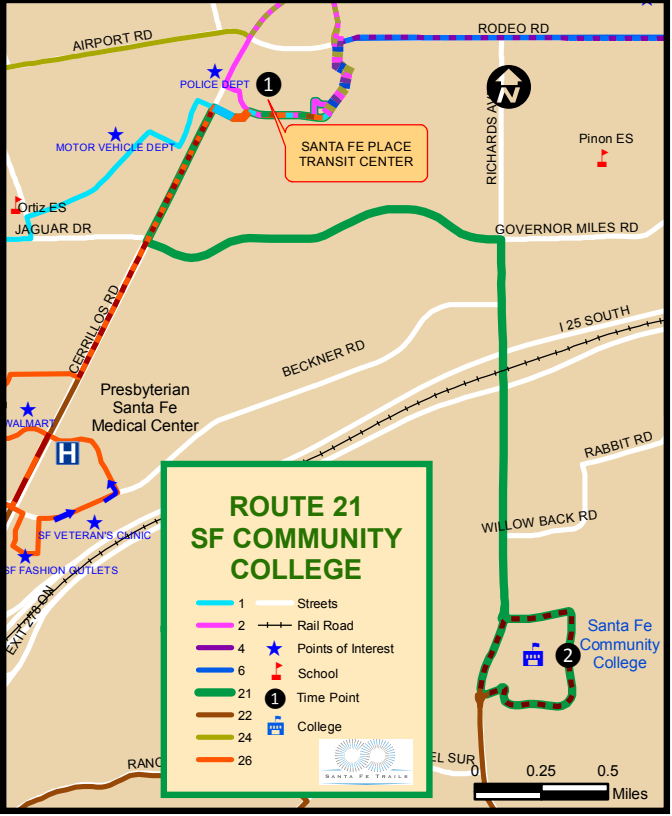

AIRPORT RD

RODEO RD

POLICE DEPT

1

SANTA FE PLACE
TRANSIT CENTER

Pinon ES

MOTOR VEHICLE DEPT

Ortiz ES
JAGUAR DR

GOVERNOR MILES RD

CERRILLOS RD

BECKNER RD

125 SOUTH

Presbyterian
Santa Fe
Medical Center

RABBIT RD

WALMART
H

ROUTE 21 SF COMMUNITY COLLEGE

	1		Streets
	2		Rail Road
	4		Points of Interest
	6		School
	21		Time Point
	22		College
	24		
	26		

WILLOW BACK RD

Santa Fe
Community
College

2

SF VETERAN'S CLINIC
SF FASHION OUTLETS

EXIT 21B ON

RANCO

EL SUR