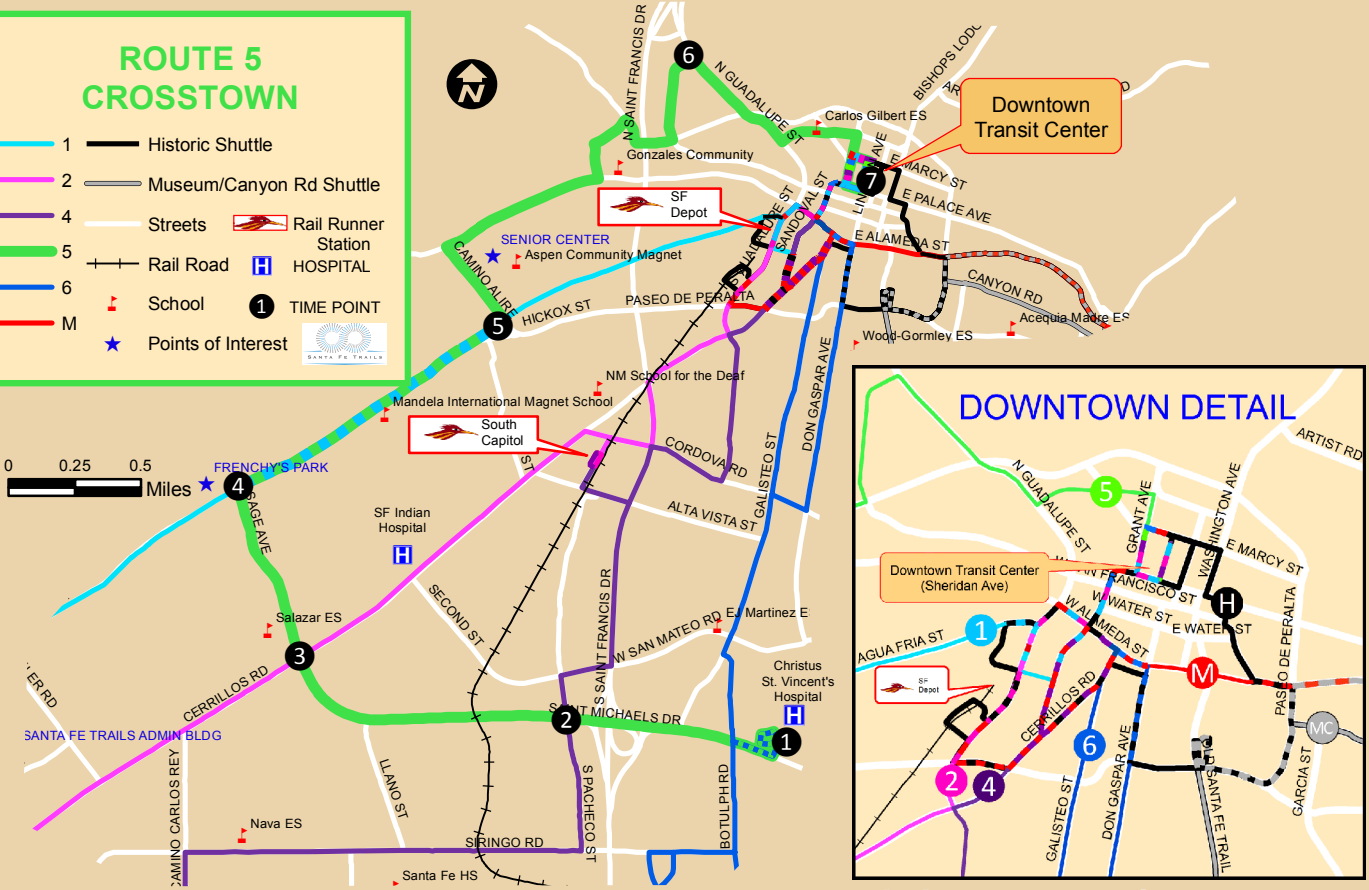

**ROUTE M - DOWNTOWN - E. ALAMEDA - ST. JOHN'S COLLEGE -
SUNDAY OUTBOUND**

SUNDAY INBOUND

④ Downtown Transit Center	③ Guadalupe @ Garfield OB	② Camino Cabra @ Cristo Rey OB	① Cam. Lejo @ Museum of Int'l. Folk Art	① Cam. Lejo @ Museum of Int'l. Folk Art	② Camino Cabra @ Cristo Rey IB	③ Guadalupe @ Montezuma IB	④ Downtown Transit Center
10:15a	10:20a	10:25a	10:36a	10:38a	10:44a	10:54a	10:59a
11:15a	11:20a	11:25a	11:36a	11:38a	11:44a	11:54a	11:59a
12:15p	12:20p	12:25p	12:36p	12:38p	12:44p	12:54p	12:59p
1:15p	1:20p	1:25p	1:36p	1:38p	1:44p	1:54p	1:59p
2:15p	2:20p	2:25p	2:36p	2:38p	2:44p	2:54p	2:59p
3:15p	3:20p	3:25p	3:36p	3:38p	3:44p	3:54p	3:59p
4:15p	4:20p	4:25p	4:36p	4:38p	4:44p	4:54p	4:59p
5:15p	5:20p	5:25p	5:36p	5:38p	5:44p	5:54p	5:59p

ROUTE 5 CROSSTOWN

- 1 Historic Shuttle
- 2 Museum/Canyon Rd Shuttle
- 4 Streets
- 5 Rail Road
- 6
- M
-  Historic Shuttle
-  Museum/Canyon Rd Shuttle
-  Streets
-  Rail Road
-  6
-  M
-  Rail Runner Station
-  HOSPITAL
-  School
-  TIME POINT
-  Points of Interest

DOWNTOWN DETAIL

ROUTE 6 RODEO ROAD

- 1 Historic Shuttle
- 2 Museum/Canyon Rd Shuttle
- 4 Streets
- 5 Rail Road
- 6 School
- M Points of Interest
- 1 Time Point
- H Hospital
- Rail Runner Station

0 0.5 1 Miles