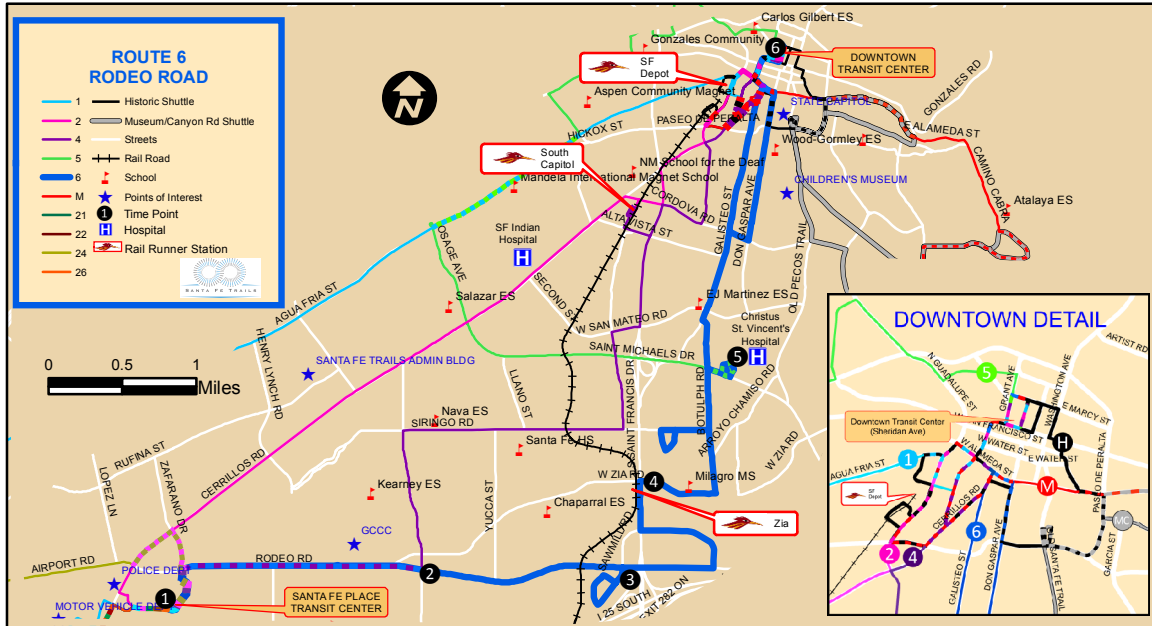

ROUTE 5 CROSSTOWN

- 1 Historic Shuttle
- 2 Museum/Canyon Rd Shuttle
- 4 Streets
- 5 Rail Road
- 6
- M
-  Historic Shuttle
-  Museum/Canyon Rd Shuttle
-  Streets
-  Rail Road
-  6
-  M
-  Rail Runner Station
-  HOSPITAL
-  School
-  TIME POINT
-  Points of Interest

DOWNTOWN DETAIL

ROUTE 6 RODEO ROAD

- 1 Historic Shuttle
- 2 Museum/Canyon Rd Shuttle
- 4 Streets
- 5 Rail Road
- 6 School
- M Points of Interest
- 1 Time Point
- H Hospital
- Rail Runner Station

0 0.5 1 Miles