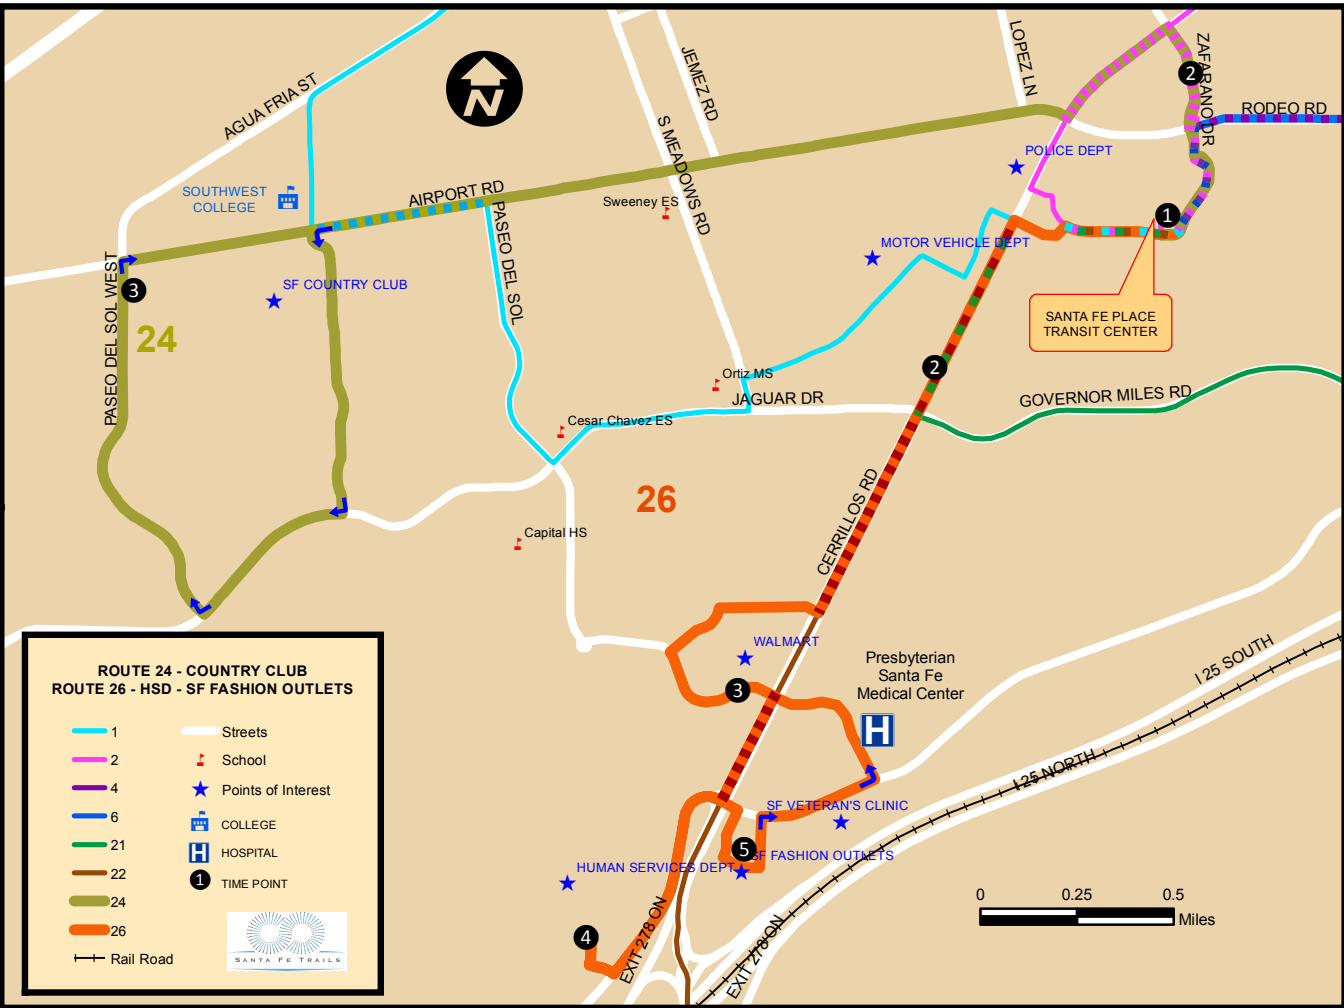

ROUTE 5 - DOWNTOWN - WEST ALAMEDA - AGUA FRIA - ST. MICHAEL'S - CROSSTOWN

WEEKDAY OUTBOUND

WEEKDAY INBOUND

7 Downtown Transit Center	6 Sabino @ Guadalupe OB	5 Camino Alire @ Paseo De La Conquistadora OB	4 Frenchy's Park	3 Osage @ Rosina OB	2 St. Michael's @ Pacheco OB	1 Saint Vincent Hospital	1 Saint Vincent Hospital	2 St. Michael's @ Pacheco IB	3 Osage @ Rosina IB	4 Frenchy's Park	5 Camino Alire @ Paseo De La Conquistadora IB	6 Sabino @ Guadalupe IB	7 Downtown Transit Center
-	-	-	-	-	-	-	-	-	-	6:26a	6:29a	6:38a	6:45a
-	-	-	6:40a	6:44a	6:47a	6:50a	7:15a	7:19a	7:22a	7:26a	7:29a	7:38a	7:45a
7:29a	7:36a	7:45a	7:48a	7:52a	7:55a	8:00a	8:15a	8:19a	8:22a	8:26a	8:29a	8:38a	8:45a
8:27a	8:34a	8:43a	8:46a	8:50a	8:53a	8:58a	9:10a	9:14a	9:17a	9:21a	9:24a	9:33a	9:40a
9:29a	9:36a	9:45a	9:48a	9:52a	9:55a	10:00a	10:10a	10:14a	10:17a	10:21a	10:24a	10:33a	10:40a
10:44a	10:51a	11:00a	11:03a	11:07a	11:10a	11:15a	11:25a	11:29a	11:32a	11:36a	11:39a	11:48a	11:55a
11:57a	12:04p	12:13p	12:16p	12:20p	12:23p	12:28p	12:40p	12:44p	12:47p	12:51p	12:54p	1:03p	1:10p
12:57p	1:04p	1:13p	1:16p	1:20p	1:23p	1:28p	1:40p	1:44p	1:47p	1:51p	1:54p	2:03p	2:10p
1:57p	2:04p	2:13p	2:16p	2:20p	2:23p	2:28p	2:40p	2:44p	2:47p	2:51p	2:54p	3:03p	3:10p
2:57p	3:04p	3:13p	3:16p	3:20p	3:23p	3:28p	3:40p	3:44p	3:47p	3:51p	3:54p	4:03p	4:10p
3:57p	4:04p	4:13p	4:16p	4:20p	4:23p	4:28p	4:40p	4:44p	4:47p	4:51p	4:54p	5:03p	5:10p
4:57p	5:04p	5:13p	5:16p	5:20p	5:23p	5:28p	5:40p	5:44p	5:47p	5:51p	5:54p	6:03p	6:10p
5:57p	6:04p	6:13p	6:16p	6:20p	6:23p	6:28p	6:40p	6:44p	6:47p	6:51p	6:54p	7:03p	7:10p
6:57p	7:04p	7:13p	7:16p	7:20p	7:23p	7:28p	7:40p	7:44p	7:47p	7:51p	-	-	-

EXIT 21B ON

RANCO

EL SUR

ROUTE 24 - COUNTRY CLUB
ROUTE 26 - HSD - SF FASHION OUTLETS

- 1
- 2
- 4
- 6
- 21
- 22
- 24
- 26
- Rail Road
- Streets
- School
- Points of Interest
- COLLEGE
- HOSPITAL
- TIME POINT