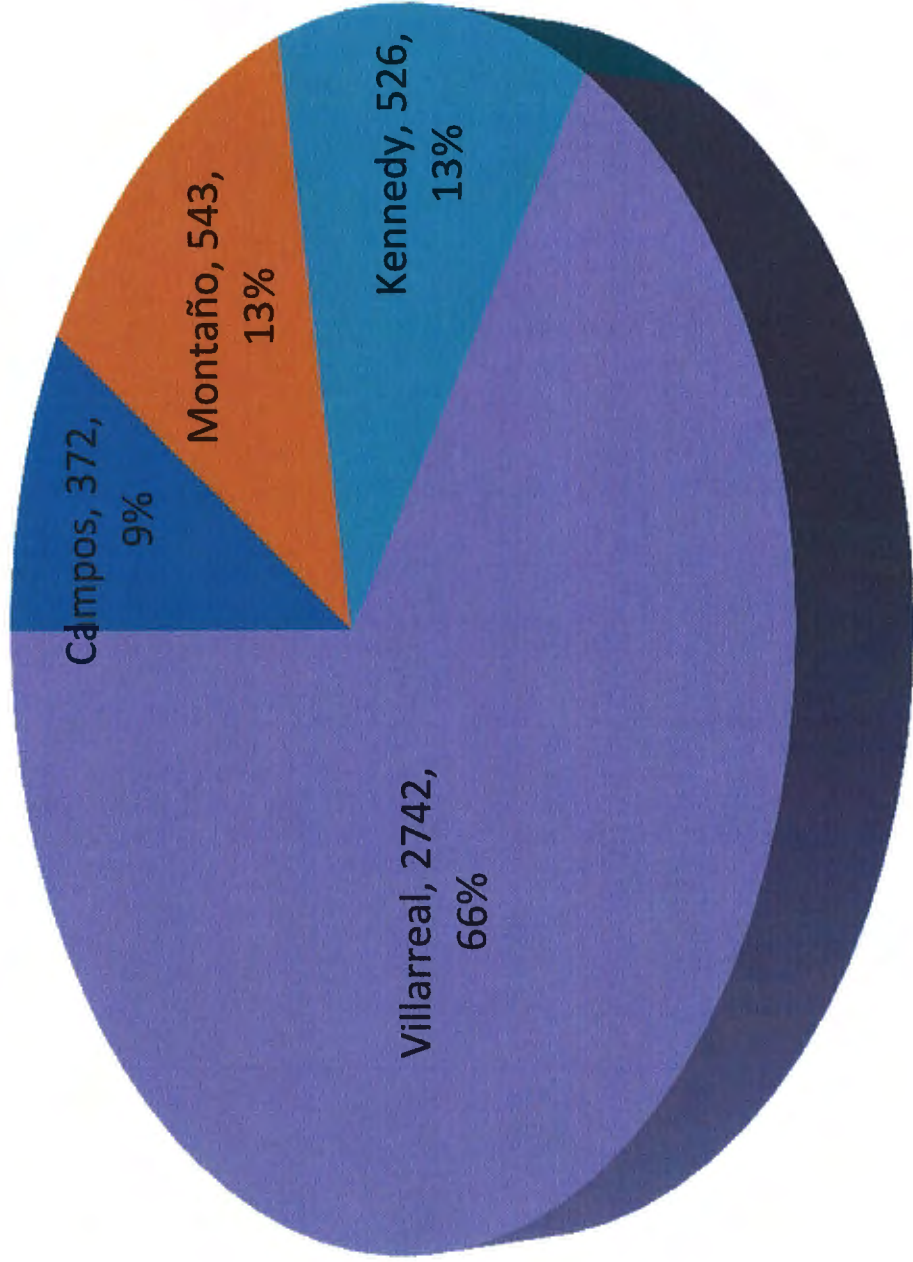

District 1 Councilor Official Results