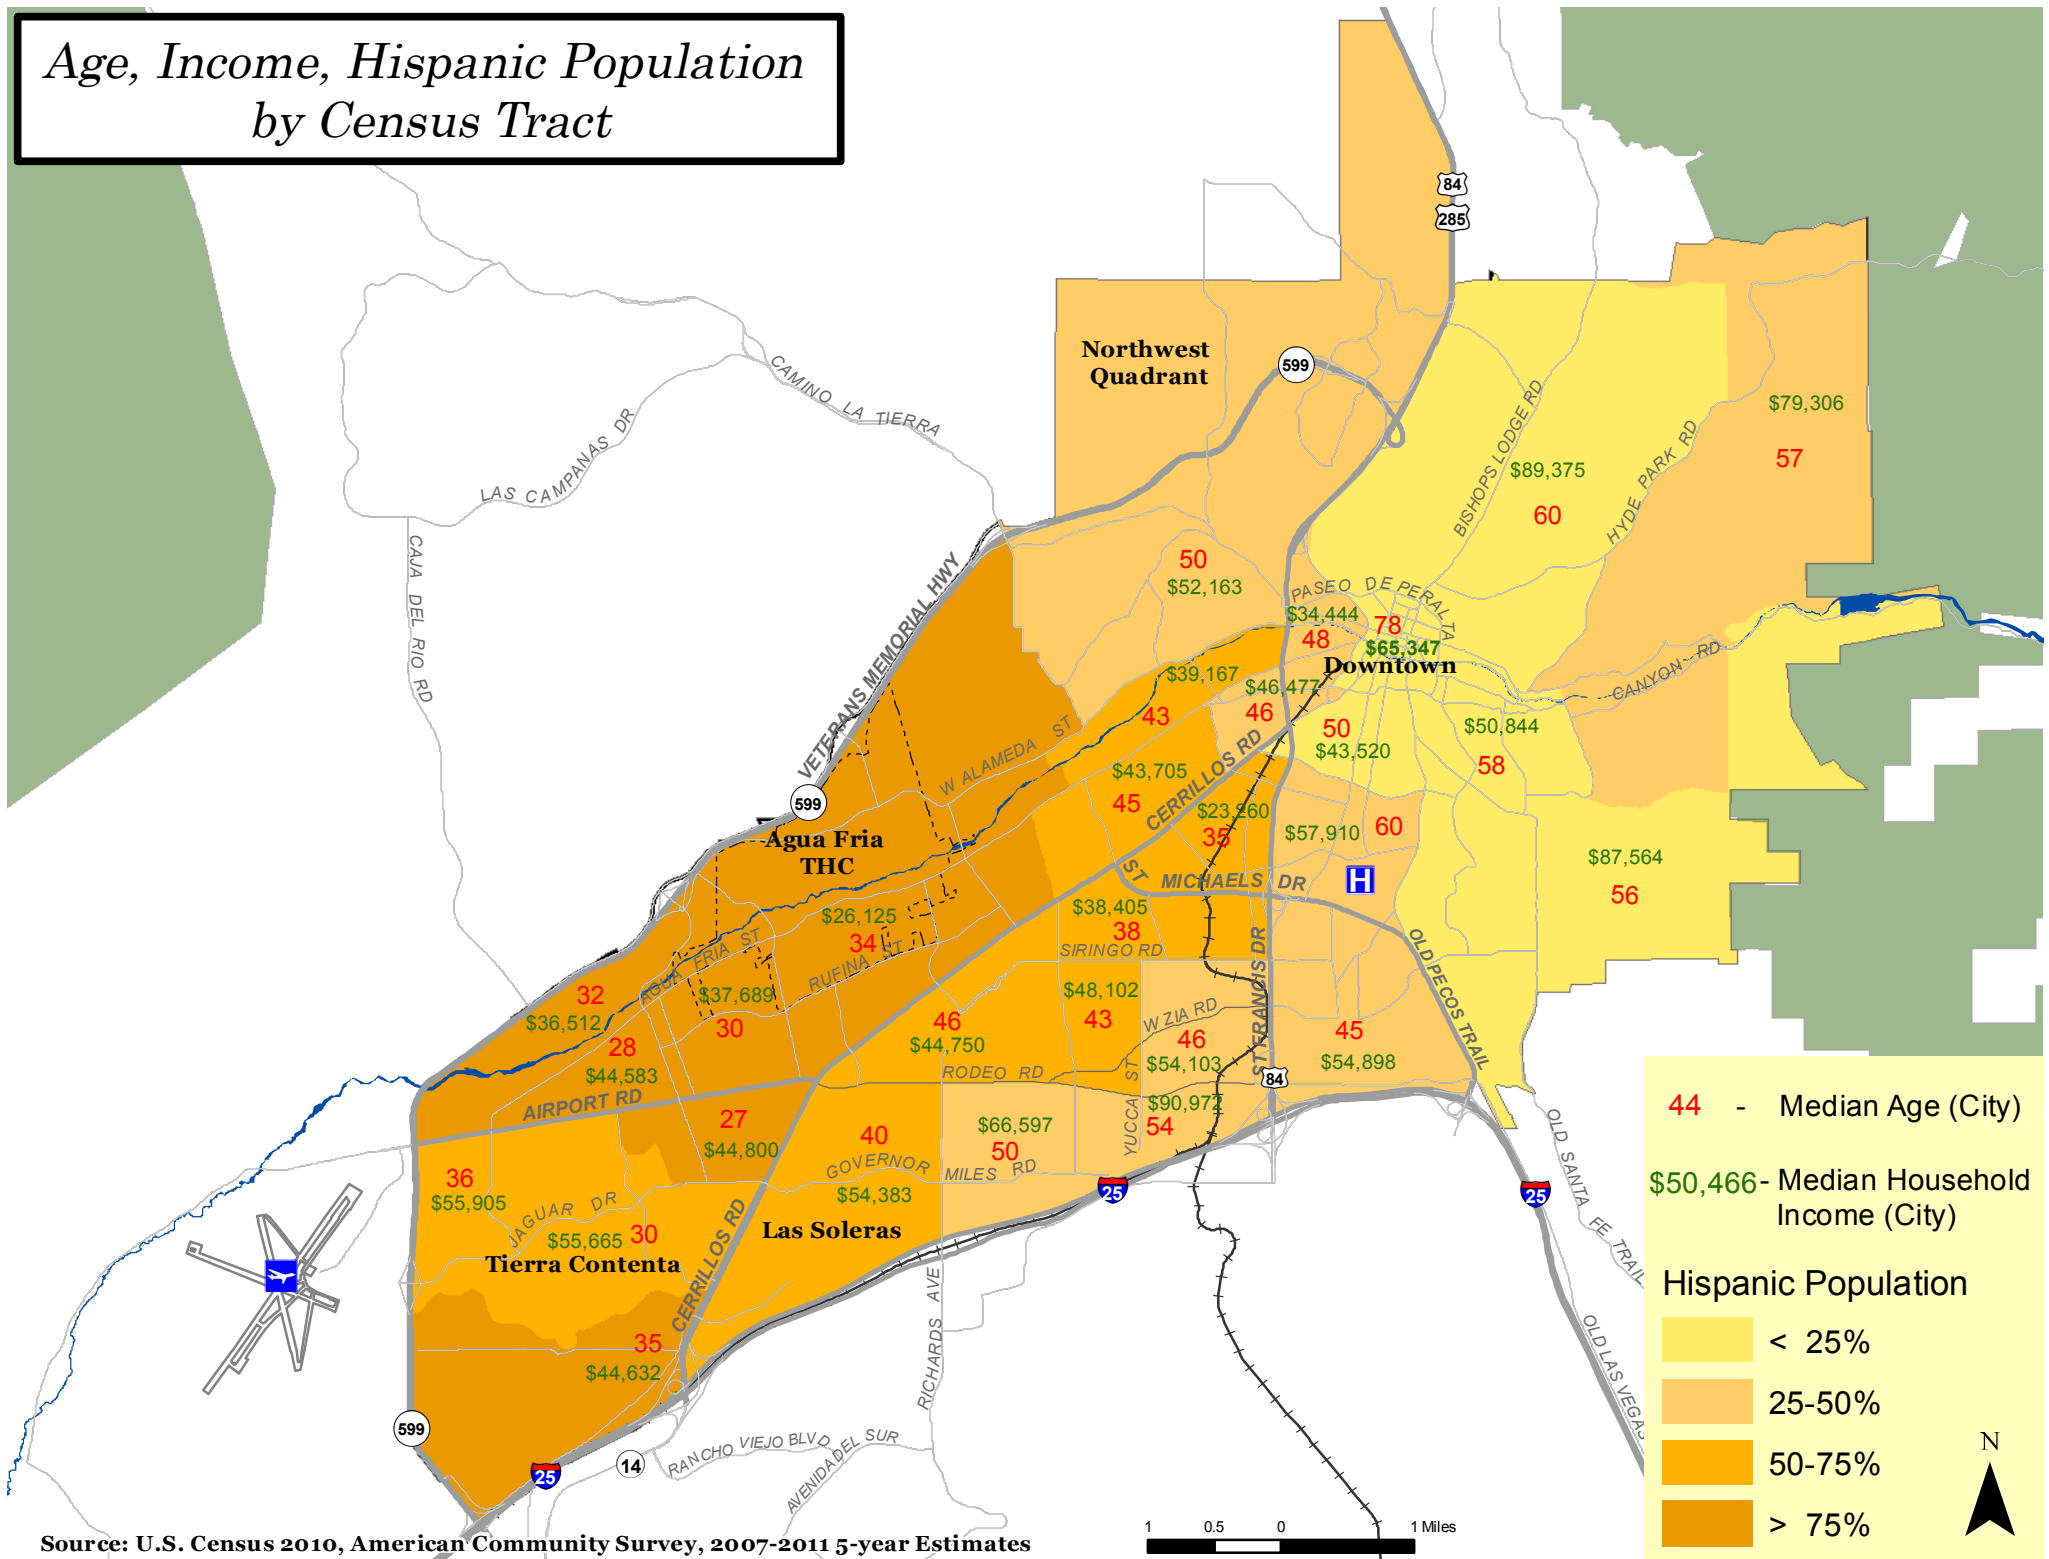

Age, Income, Hispanic Population by Census Tract

44 - Median Age (City)

\$50,466 - Median Household Income (City)

Hispanic Population

- < 25%
- 25-50%
- 50-75%
- > 75%

Source: U.S. Census 2010, American Community Survey, 2007-2011 5-year Estimates